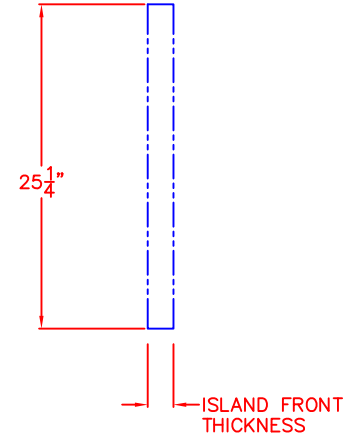

LYNX 30 IN. ACCESS DOORS  
MODEL LDR30T  
ISLAND CUTOUT

TOP VIEW

FRONT VIEW

SIDE VIEW

# LYNX 30 IN. ACCESS DOORS MODEL LDR30T W/ DIMENSIONS

ISLAND CUTOUT  
IN BLUE

FRONT VIEW

TOP VIEW

SIDE VIEW