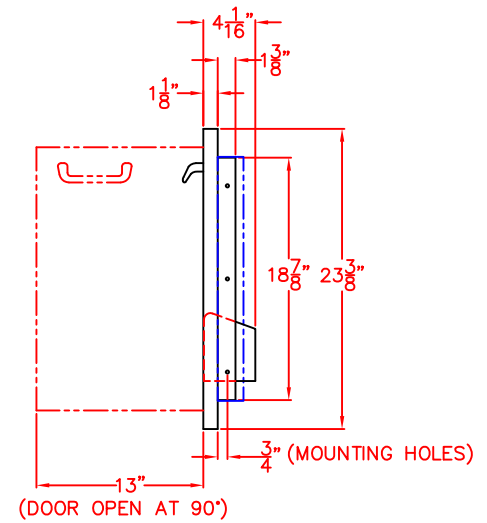

LYNX 30 IN. ACCESS DOORS  
MODEL LDR30T  
ISLAND CUTOUT

TOP VIEW

FRONT VIEW

SIDE VIEW

# LYNX 30 IN. ACCESS DOORS MODEL LDR30T W/ DIMENSIONS

ISLAND CUTOUT  
IN BLUE

FRONT VIEW

TOP VIEW

SIDE VIEW