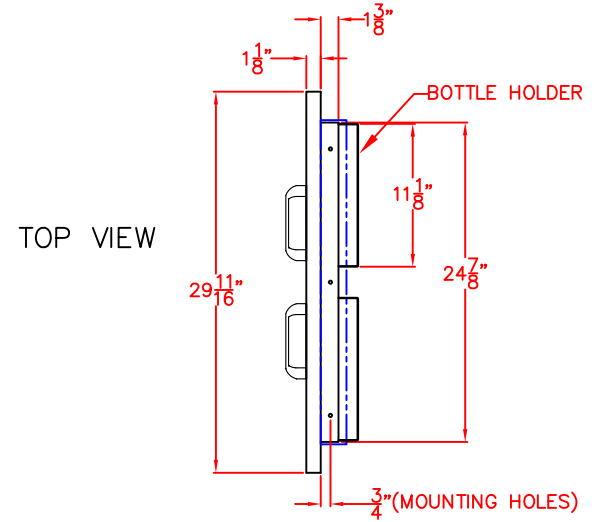

LYNX 30 IN. ACCESS DOORS  
MODEL LDR30T  
ISLAND CUTOUT

TOP VIEW

FRONT VIEW

SIDE VIEW

# LYNX 30 IN. ACCESS DOORS MODEL LDR30T W/ DIMENSIONS

ISLAND CUTOUT  
IN BLUE

FRONT VIEW

TOP VIEW

SIDE VIEW