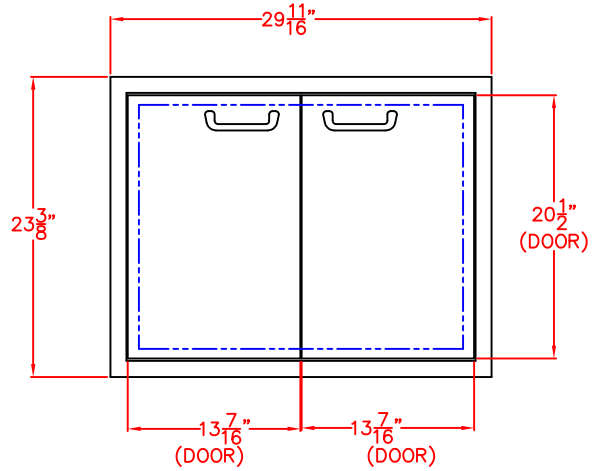

LYNX 30 IN. ACCESS DOORS  
MODEL LDR30T  
ISLAND CUTOUT

TOP VIEW

FRONT VIEW

SIDE VIEW

# LYNX 30 IN. ACCESS DOORS MODEL LDR30T W/ DIMENSIONS

ISLAND CUTOUT  
IN BLUE

FRONT VIEW

TOP VIEW

SIDE VIEW