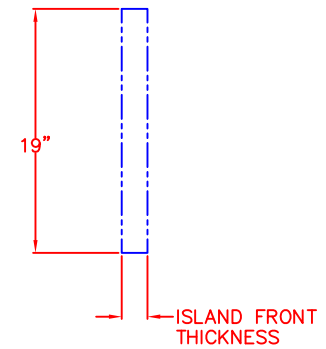

LYNX 30 IN. ACCESS DOORS  
MODEL LDR30T  
ISLAND CUTOUT

TOP VIEW

FRONT VIEW

SIDE VIEW

# LYNX 30 IN. ACCESS DOORS MODEL LDR30T W/ DIMENSIONS

ISLAND CUTOUT  
IN BLUE

FRONT VIEW

TOP VIEW

SIDE VIEW