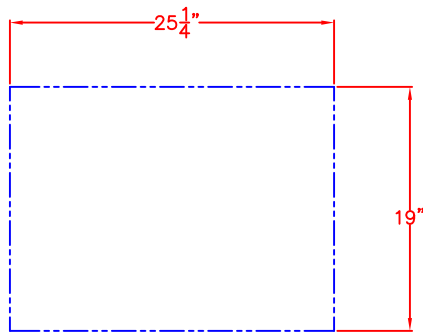

LYNX 30 IN. ACCESS DOORS  
MODEL LDR30T  
ISLAND CUTOUT

TOP VIEW

FRONT VIEW

SIDE VIEW

# LYNX 30 IN. ACCESS DOORS MODEL LDR30T W/ DIMENSIONS

ISLAND CUTOUT  
IN BLUE

FRONT VIEW

TOP VIEW

SIDE VIEW