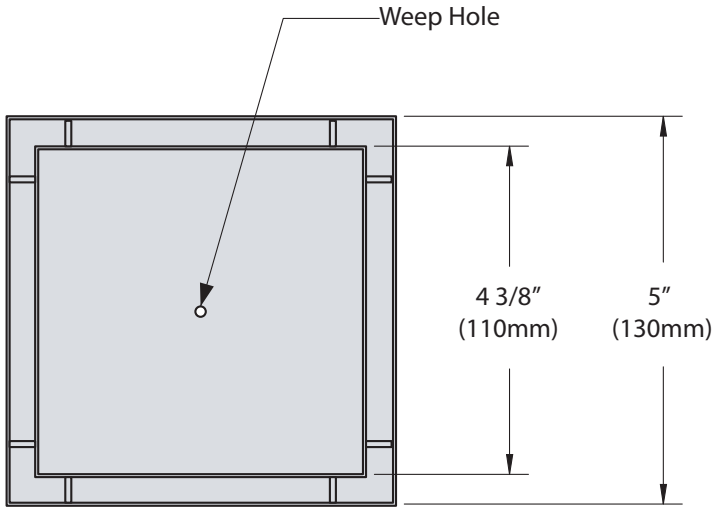

MODERN DESIGN LINEAR DRAINS

P.O. Box 8064, Atlanta, GA 31106
p: 877.398.8110 f: 877.388.1239
e: support@luxlineardrains.com
www.luxlineardrains.com

► 5" Stainless Steel Square Tile Drain

Material: 18GA SS

2" Male NPT Threads
(50mm)

Point drain also
available with a
3" (78mm) outlet