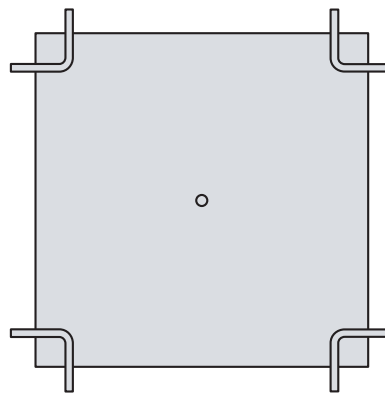

MODERN DESIGN LINEAR DRAINS

P.O. Box 8064, Atlanta, GA 31106
p: 877.398.8110 f: 877.388.1239
e: support@luxlineardrains.com
www.luxlineardrains.com

► 5" Stainless Steel Square Tile Drain

Material: 18GA SS

2" Male NPT Threads
(50mm)

Point drain also
available with a
3" (78mm) outlet