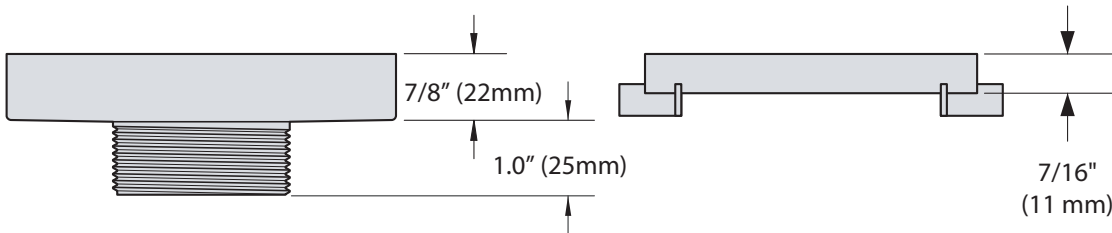

MODERN DESIGN LINEAR DRAINS

P.O. Box 8064, Atlanta, GA 31106
p: 877.398.8110 f: 877.388.1239
e: support@luxlineardrains.com
www.luxlineardrains.com

► 5" Stainless Steel Square Tile Drain

Material: 18GA SS

2" Male NPT Threads
(50mm)

Point drain also
available with a
3" (78mm) outlet