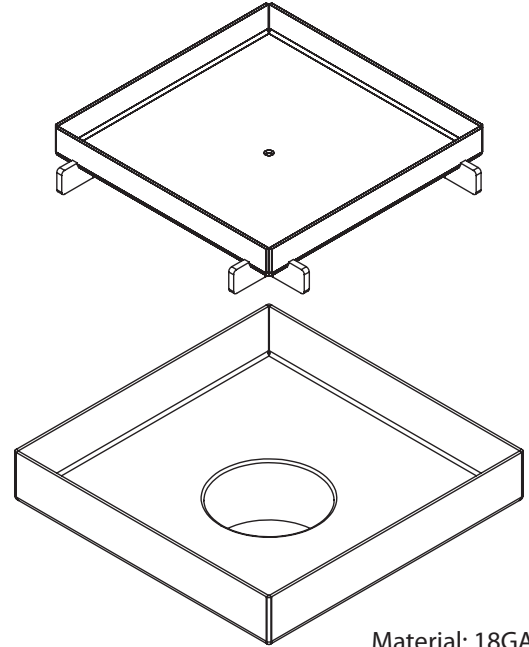

MODERN DESIGN LINEAR DRAINS

P.O. Box 8064, Atlanta, GA 31106
p: 877.398.8110 f: 877.388.1239
e: support@luxlineardrains.com
www.luxlineardrains.com

► 5" Stainless Steel Square Tile Drain

Material: 18GA SS

2" Male NPT Threads
(50mm)

Point drain also
available with a
3" (78mm) outlet