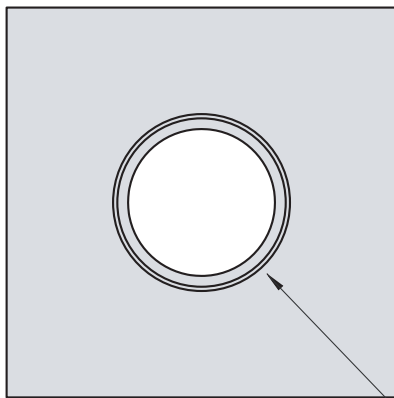

2" Male NPT Threads
(50mm)

Point drain also
available with a
3" (78mm) outlet