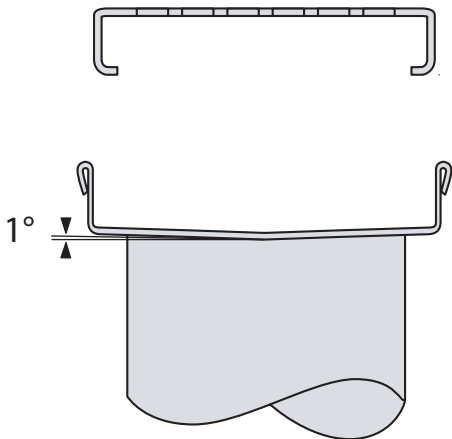

Standard Linear Drain Lengths

Length (Inches)	26"	30"	36"	40"	48"	60"
Finish = Satin Stainless Part No.	SP-26	SP-30	SP-36	SP-40	SP-48	SP-60

Section A-A'