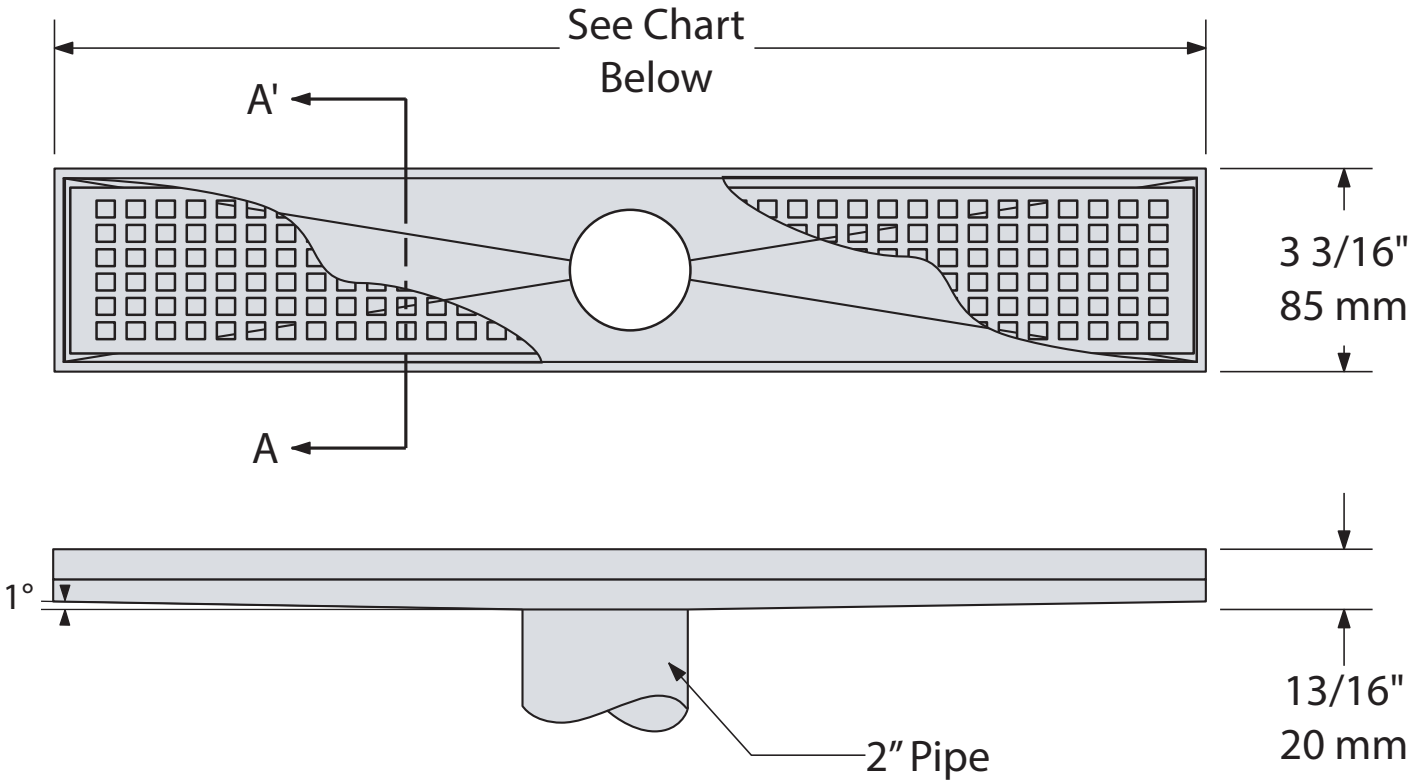

MODERN DESIGN LINEAR DRAINS

P.O. Box 8064, Atlanta, GA 31106
 p: 877.398.8110 f: 877.388.1239
 e: support@luxlineardrains.com
 www.lineardrains.com

▶ Linear Shower Drain - Pattern Grate

Grate Removable From Channel for Easy Cleaning

Standard Linear Drain Lengths

Length (Inches)	26"	30"	36"	40"	48"	60"
Finish = Satin Stainless Part No.	SP-26	SP-30	SP-36	SP-40	SP-48	SP-60

Section A-A'