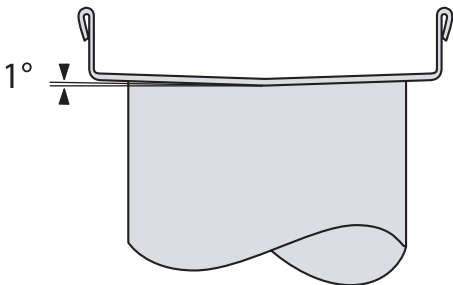

LINEAR DRAINS

P.O. Box 8064, Atlanta, GA 31106
 p: 877.398.8110 f. 877.388.1239
 e: sales@lineardrains.com
 www.lineardrains.com

▶ Linear Shower Drain - Wedgewire

Grate Removable From Channel for Easy Cleaning

Threaded Male Adapter Included

Section A-A'

Standard Linear Drain Lengths

Length (Inches)	26"	30"	36"	40"	48"	60"
Finish = Satin Stainless Part No.	WW-26	WW-30	WW-36	WW-40	WW-48	WW-60
Finish = Polished Stainless Part No.	WW-26-POL	WW-30-POL	WW-36-POL	WW-40-POL	WW-48-POL	WW-60-POL