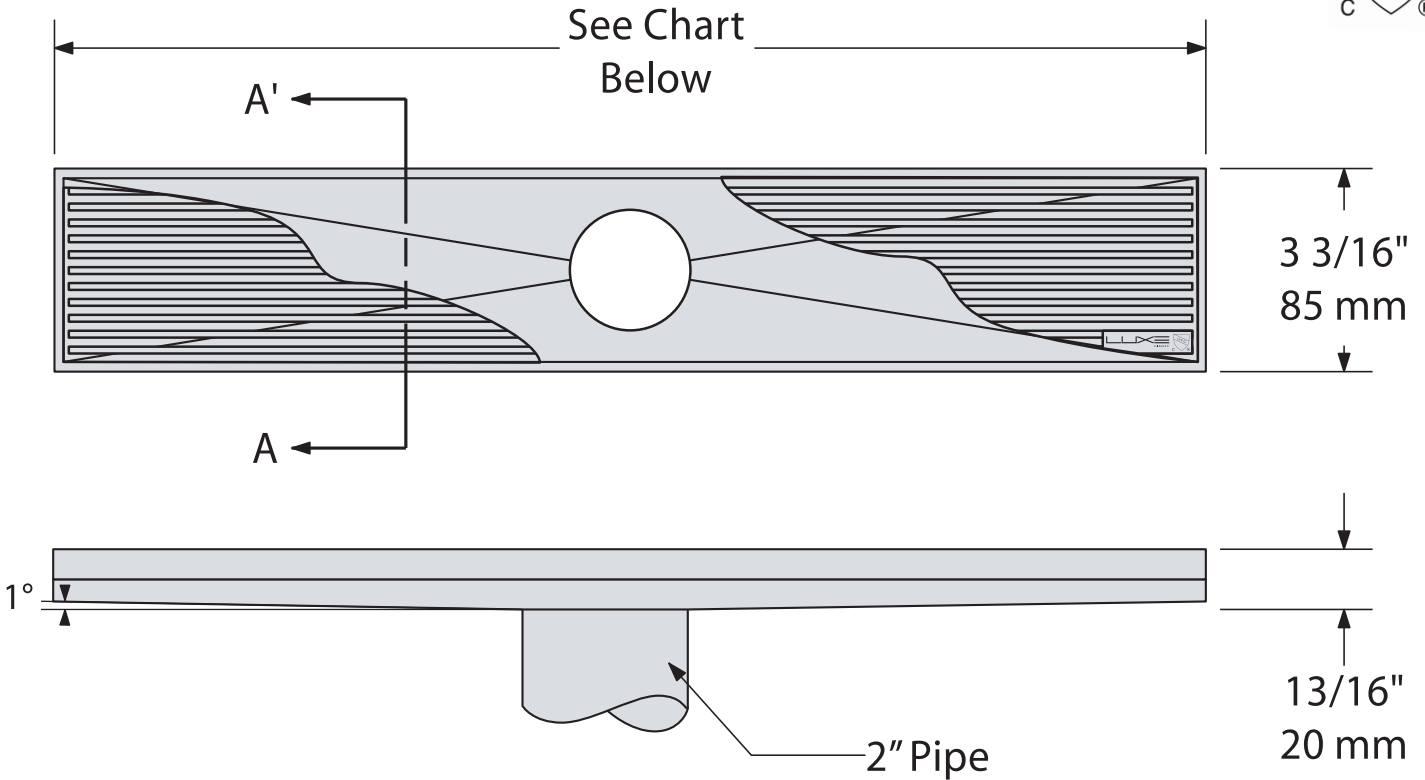

LINEAR DRAINS

P.O. Box 8064, Atlanta, GA 31106
 p: 877.398.8110 f. 877.388.1239
 e: sales@lineardrains.com
 www.lineardrains.com

▶ Linear Shower Drain - Wedgewire

Grate Removable From Channel for Easy Cleaning

Threaded Male Adapter Included

Section A-A'

Standard Linear Drain Lengths

Length (Inches)	26"	30"	36"	40"	48"	60"
Finish = Satin Stainless Part No.	WW-26	WW-30	WW-36	WW-40	WW-48	WW-60
Finish = Polished Stainless Part No.	WW-26-POL	WW-30-POL	WW-36-POL	WW-40-POL	WW-48-POL	WW-60-POL