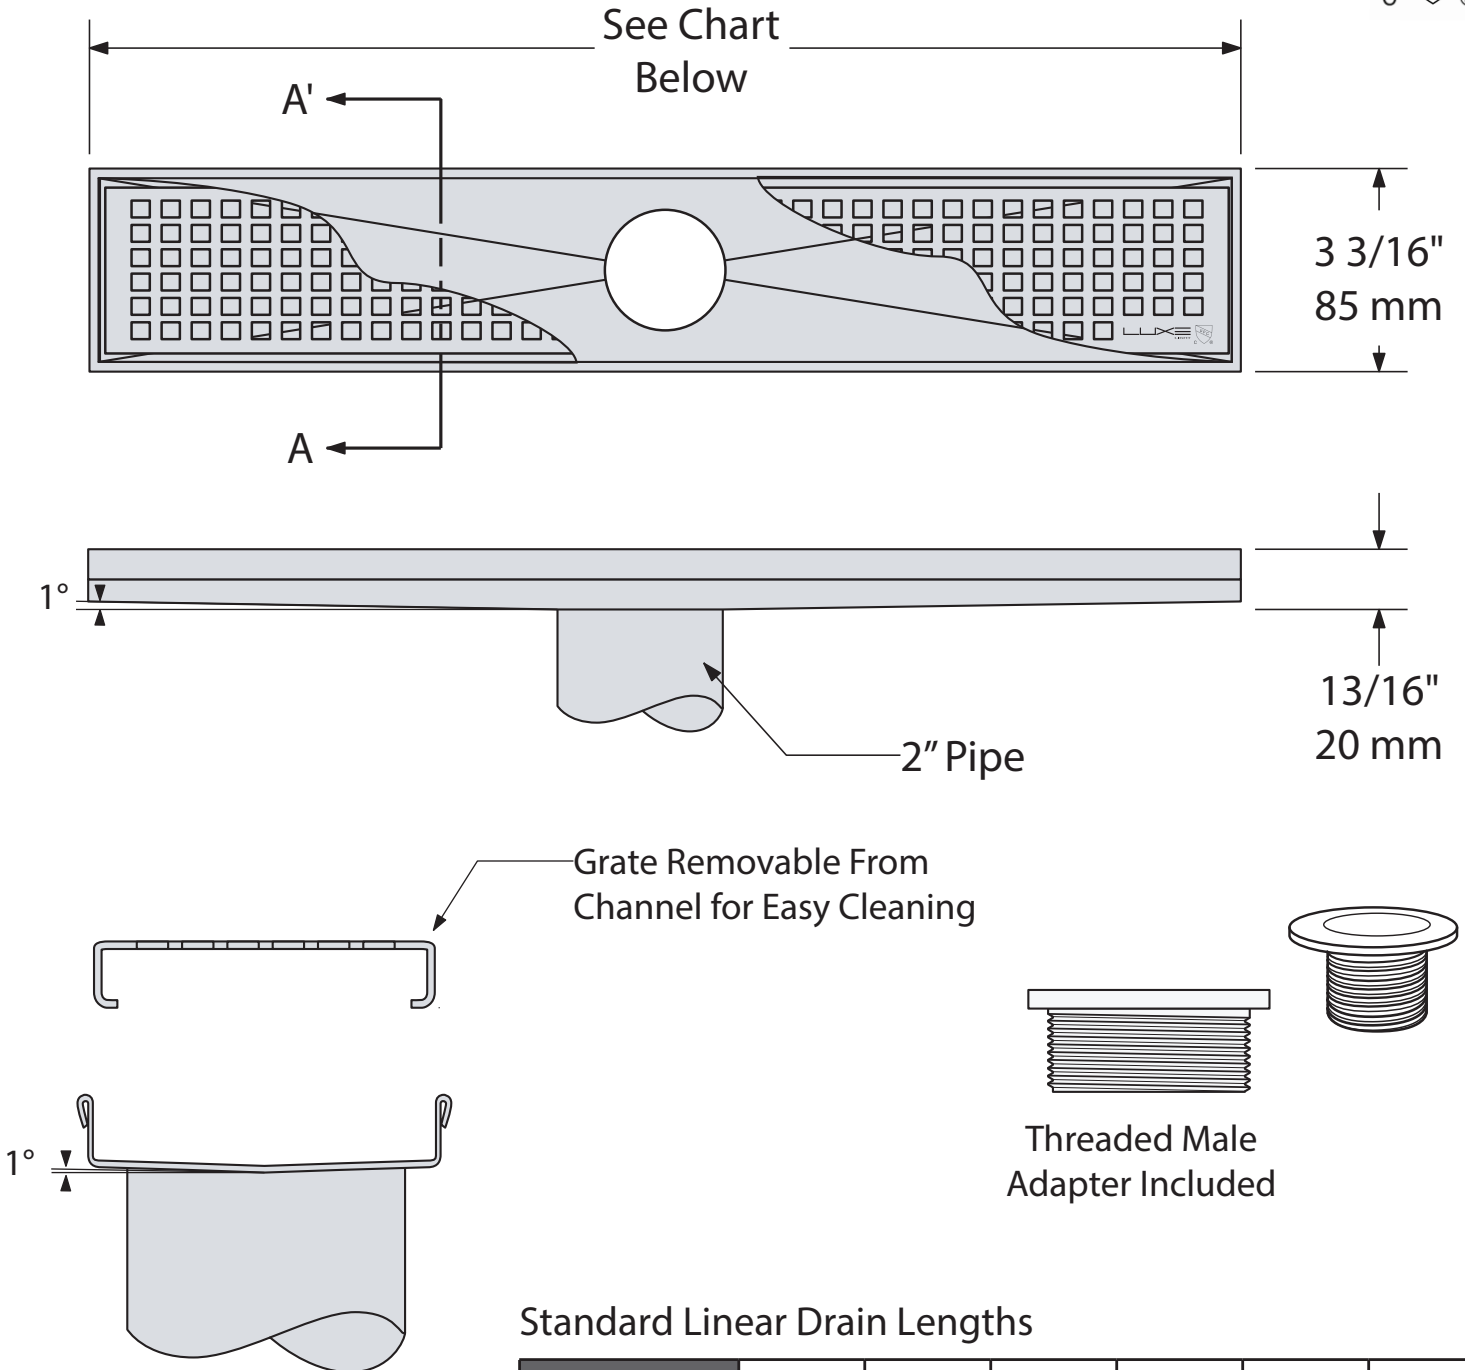

LINEAR DRAINS

P.O. Box 8064, Atlanta, GA 31106
 p: 877.398.8110 f. 877.388.1239
 e: sales@lineardrains.com
 www.lineardrains.com

▶ Linear Shower Drain - Pattern Grate

Standard Linear Drain Lengths

Length (Inches)	26"	30"	36"	40"	48"	60"
Finish = Satin Stainless Part No.	SP-26	SP-30	SP-36	SP-40	SP-48	SP-60