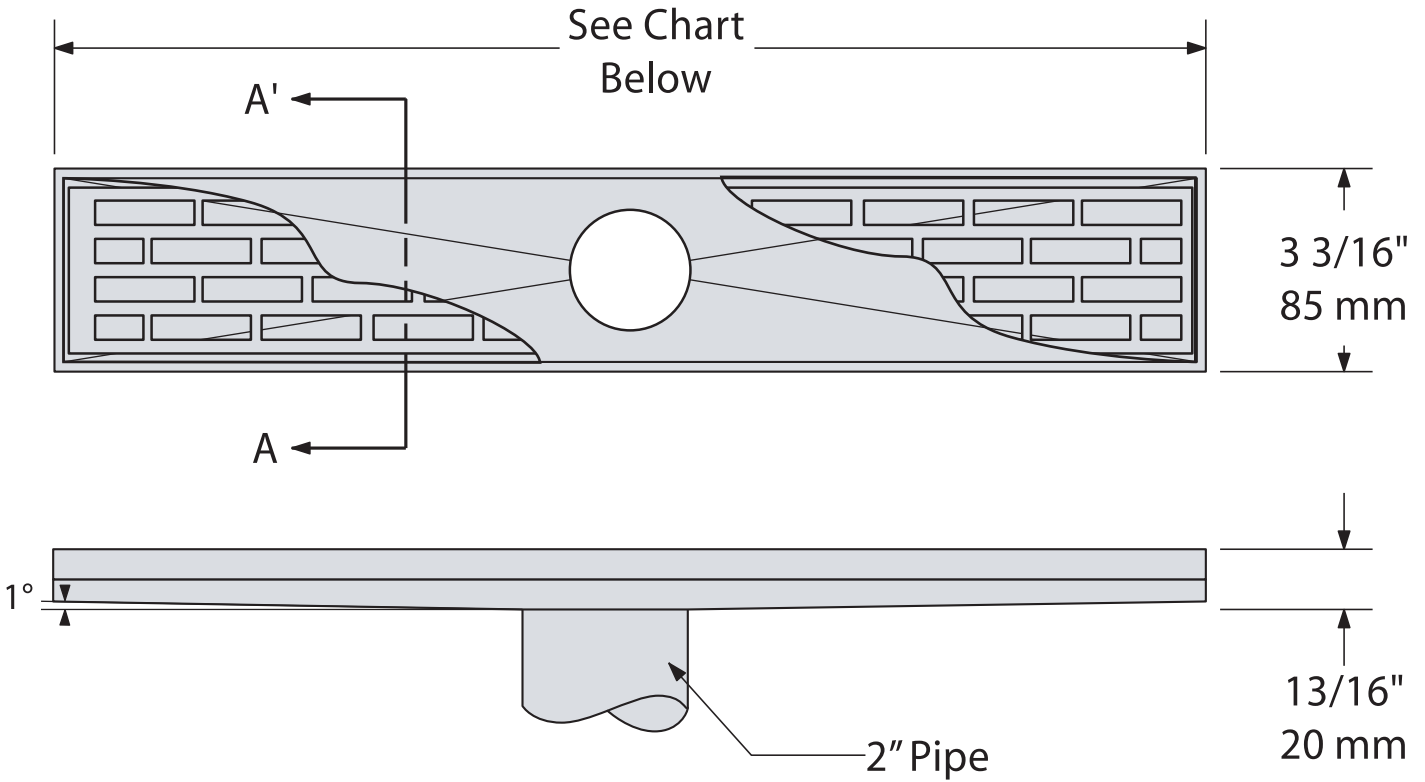

MODERN DESIGN LINEAR DRAINS

P.O. Box 8064, Atlanta, GA 31106
 p: 877.398.8110 f: 877.388.1239
 e: support@luxlineardrains.com
 www.lineardrains.com

▶ Linear Shower Drain - Subway

Grate Removable From Channel for Easy Cleaning

Standard Linear Drain Lengths

Length (Inches)	26"	30"	36"	40"	48"	60"
Finish = Satin Stainless Part No.	SW-26	SW-30	SW-36	SW-40	SW-48	SW-60

Section A-A'