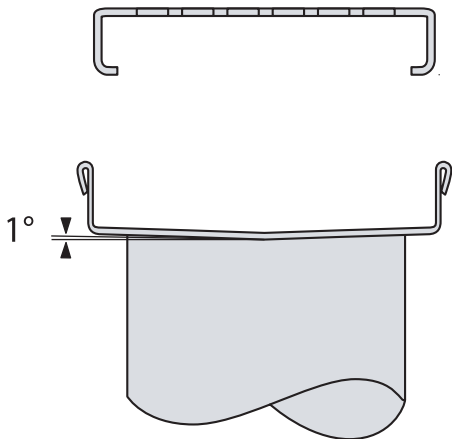

MODERN DESIGN LINEAR DRAINS

P.O. Box 8064, Atlanta, GA 31106
 p: 877.398.8110 f: 877.388.1239
 e: support@luxlineardrains.com
 www.lineardrains.com

▶ Linear Shower Drain - Subway

Grate Removable From Channel for Easy Cleaning

Standard Linear Drain Lengths

Length (Inches)	26"	30"	36"	40"	48"	60"
Finish = Satin Stainless Part No.	SW-26	SW-30	SW-36	SW-40	SW-48	SW-60

Section A-A'