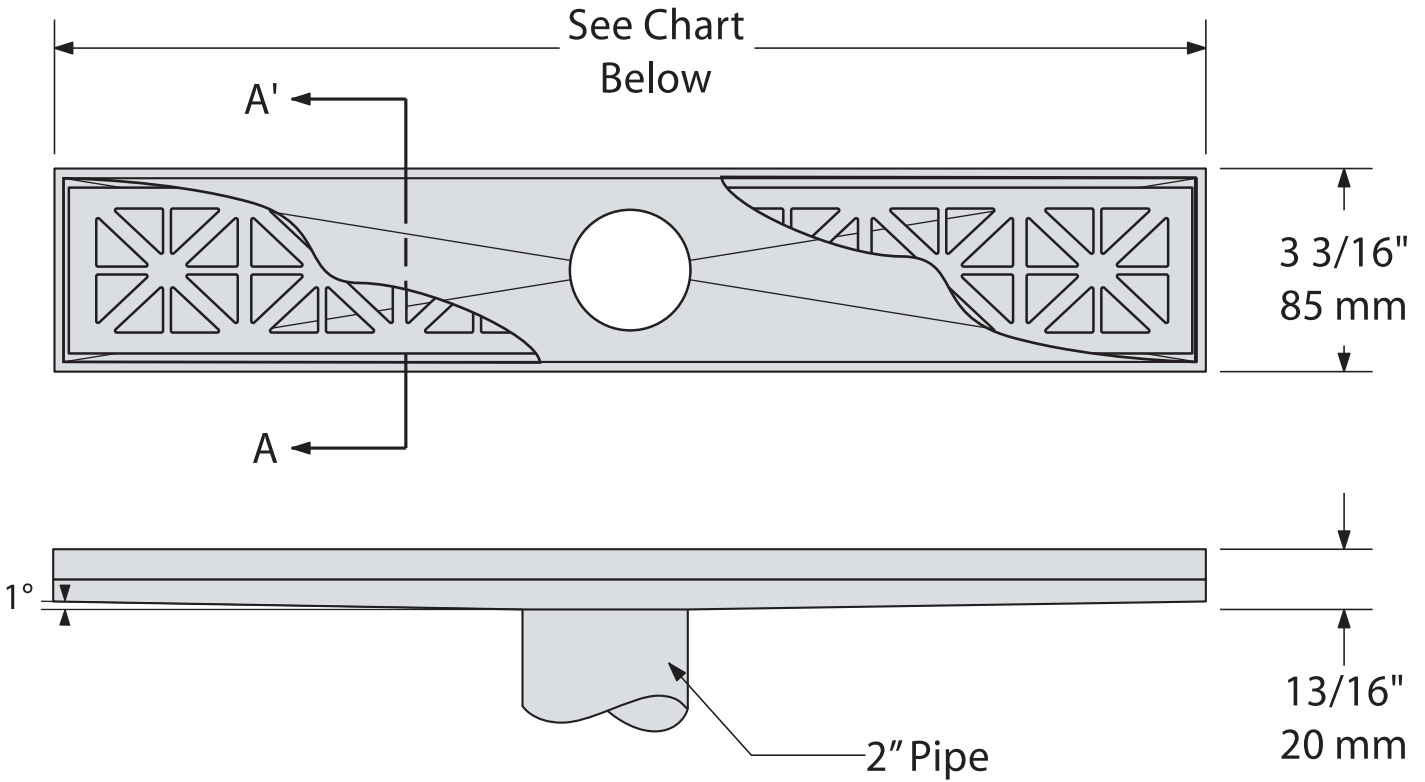

MODERN DESIGN LINEAR DRAINS

P.O. Box 8064, Atlanta, GA 31106
 p: 877.398.8110 f: 877.388.1239
 e: support@luxlineardrains.com
 www.lineardrains.com

▶ Linear Shower Drain - Roman

Grate Removable From Channel for Easy Cleaning

Standard Linear Drain Lengths

Length (Inches)	26"	30"	36"	40"	48"	60"
Finish = Satin Stainless Part No.	RN-26	RN-30	RN-36	RN-40	RN-48	RN-60

Section A-A'