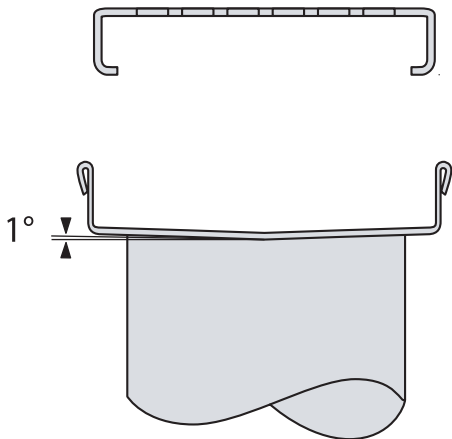

Standard Linear Drain Lengths

Length (Inches)	26"	30"	36"	40"	48"	60"
Finish = Satin Stainless Part No.	RN-26	RN-30	RN-36	RN-40	RN-48	RN-60

Section A-A'