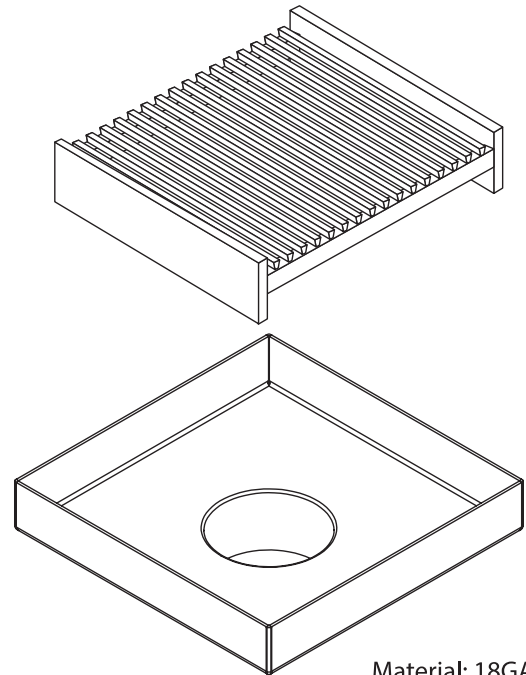

MODERN DESIGN LINEAR DRAINS

P.O. Box 8064, Atlanta, GA 31106
p: 877.398.8110 f: 877.388.1239
e: sales@luxlineardrains.com
www.lineardrains.com

▶ 5" Wedgewire Square Drain

Material: 18GA SS

Side View

Side View

Grate Removable
for Easy Cleaning

Top View

Top View

Also available with 3" outlet (3 1/2" - 8 NPSM ZURN Threads)