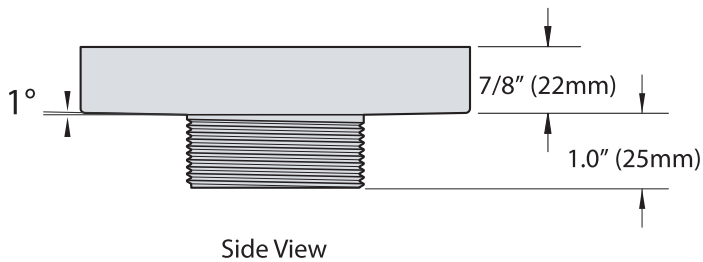

MODERN DESIGN LINEAR DRAINS

P.O. Box 8064, Atlanta, GA 31106
p: 877.398.8110 f: 877.388.1239
e: sales@luxlineardrains.com
www.lineardrains.com

▶ 5" Wedgewire Square Drain

Material: 18GA SS

Side View

Side View

Grate Removable
for Easy Cleaning

Top View

Top View

Also available with 3" outlet (3 1/2" - 8 NPSM ZURN Threads)