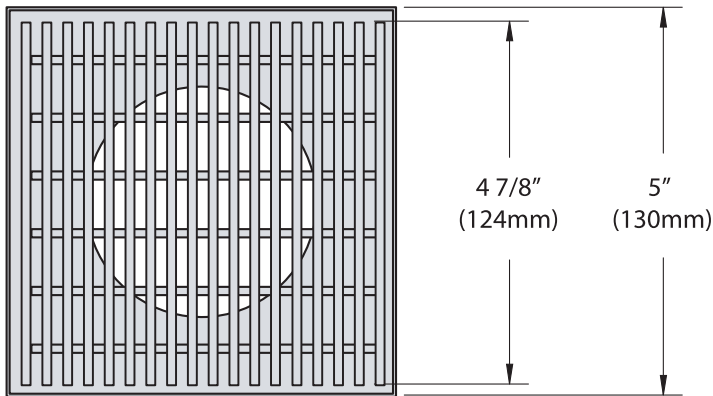

MODERN DESIGN LINEAR DRAINS

P.O. Box 8064, Atlanta, GA 31106
p: 877.398.8110 f: 877.388.1239
e: sales@luxlineardrains.com
www.lineardrains.com

▶ 5" Wedgewire Square Drain

Material: 18GA SS

Side View

Side View

Grate Removable
for Easy Cleaning

Top View

Top View

Also available with 3" outlet (3 1/2" - 8 NPSM ZURN Threads)