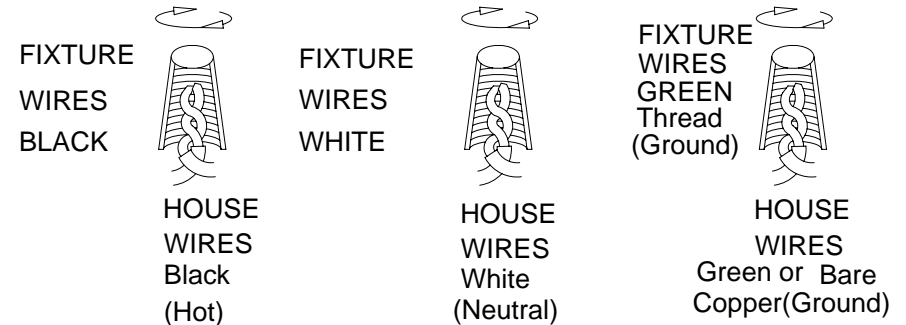

## ASSEMBLING & INSTALLATION INSTRUCTIONS

The drawing shown may not exactly match the product enclosed.  
However, the installation instructions do apply to this product.

**41323 41326 41328 41329 41324 41325**  
**41322 41320**

### ASSEMBLING THE FIXTURE (Fig.1)

1. Shut off the power at the circuit breaker box. Remove old fixture and all hardware from Junction Box.
2. Carefully unpack your new fixture and lay out all the parts on a clear area. Be care not to lose any small parts necessary for installation.
3. While holding the lamp body(C) towards the ceiling, attach the single bar to the Junction Box with the two junction box screws as shown. The side of the single bar marked "GND" must face out. The junction box is not included.
4. By measuring, determine correct cord length needed for proper hanging height. **NOTE: slide cord clip to the proper position, then you may cut extra cord.**
5. Connect the electrical wires as Shown in Fig.2, making sure that all wire nuts are secured. You may have to wrap the connections with electrical tape. If your outlet has a ground wire (green or bare copper), connect the fixture ground wire to it. Otherwise connect fixture's ground wire directly to the Mounting plate with the green screw provided. After wires are connected, tuck them carefully inside the Junction Box.
6. Install the canopy(A) onto the junction box, the pipe thread protrude from the hole in the canopy and rotation the coupling(B) until tighten it, then lock it securely with the plastic screw.
7. Install the light bulb(Not included) in accordance with the fixture's specifications. **NOTE: DO NOT EXCEED THE SPECIFIED WATTAGE!!**

**Your installation is now complete. Return power to the junction box and test the fixture.**

FIG.1

FIG.2

Thank you for purchasing a **LIVEX** product.  
Need assistance with parts or assembly? Please call customer service at: **800-761-8056**  
Or visit us online at: [WWW.LIVEXLIGHTING.COM](http://WWW.LIVEXLIGHTING.COM)