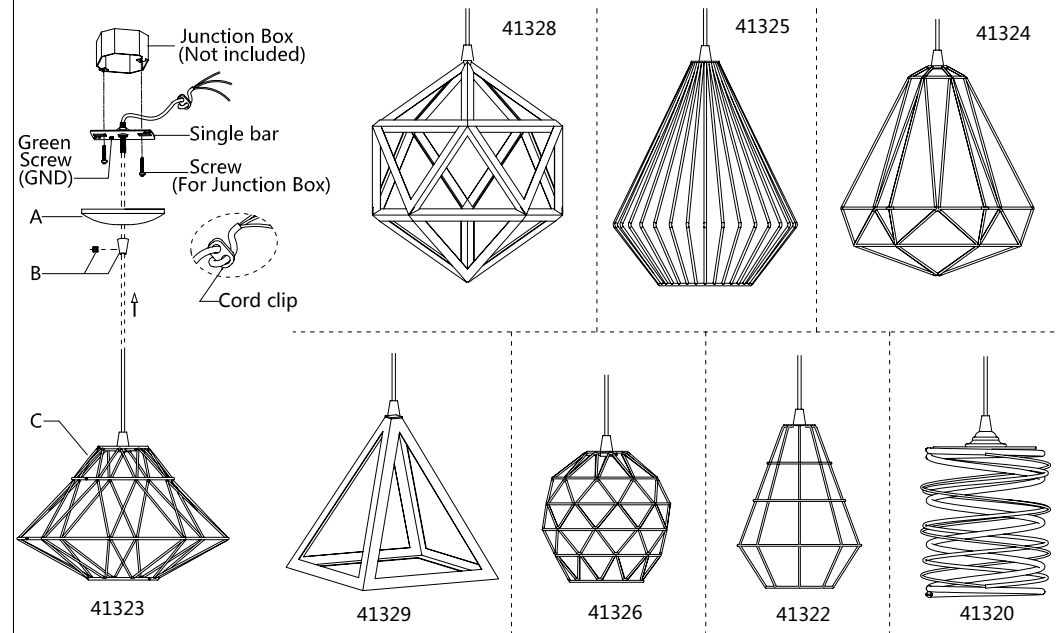

## ASSEMBLING & INSTALLATION INSTRUCTIONS

The drawing shown may not exactly match the product enclosed.  
However, the installation instructions do apply to this product.

**41323 41326 41328 41329 41324 41325**  
**41322 41320**

### ASSEMBLING THE FIXTURE (Fig.1)

1. Shut off the power at the circuit breaker box. Remove old fixture and all hardware from Junction Box.
2. Carefully unpack your new fixture and lay out all the parts on a clear area. Be care not to lose any small parts necessary for installation.
3. While holding the lamp body(C) towards the ceiling, attach the single bar to the Junction Box with the two junction box screws as shown. The side of the single bar marked "GND" must face out. The junction box is not included.
4. By measuring, determine correct cord length needed for proper hanging height. **NOTE: slide cord clip to the proper position, then you may cut extra cord.**
5. Connect the electrical wires as Shown in Fig.2, making sure that all wire nuts are secured. You may have to wrap the connections with electrical tape. If your outlet has a ground wire (green or bare copper), connect the fixture ground wire to it. Otherwise connect fixture's ground wire directly to the Mounting plate with the green screw provided. After wires are connected, tuck them carefully inside the Junction Box.
6. Install the canopy(A) onto the junction box, the pipe thread protrude from the hole in the canopy and rotation the coupling(B) until tighten it, then lock it securely with the plastic screw.
7. Install the light bulb(Not included) in accordance with the fixture's specifications. **NOTE: DO NOT EXCEED THE SPECIFIED WATTAGE!!**

**Your installation is now complete. Return power to the junction box and test the fixture.**

FIG.1

FIG.2

Thank you for purchasing a **LIVEX** product.  
Need assistance with parts or assembly? Please call customer service at: **800-761-8056**  
Or visit us online at: [WWW.LIVEXLIGHTING.COM](http://WWW.LIVEXLIGHTING.COM)