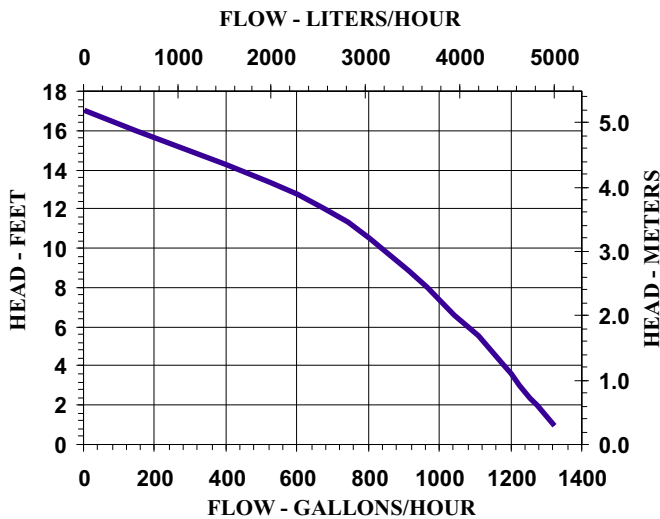

Little Giant Pump Co.

PO Box 12010
Okla. City, OK 73157

Phone: 405.947.2511
Fax: 405.228.1550

www.LittleGiantPump.com