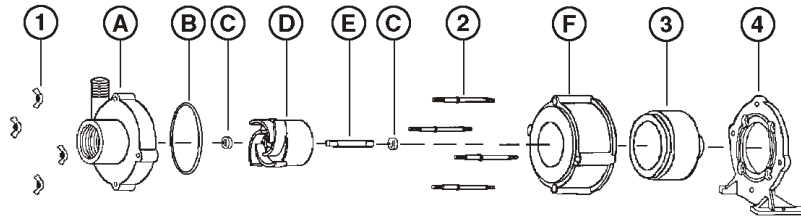

Specifications

Model No.	Item No.	Intake	Discharge	Listing(s)	HP	Volts	Hertz	Amps	Watts	Performance (GPH @ Head)				Shut Off		Pwr. Cord (ft)	Weight (Lbs.)
										1'	3'	6'	12'	Feet	PSI		
4-MDIX-SC	582509	1" FNPT	1" MNPT	UR/C-CSA	1/10	115	60	1.3	145	1325	1225	1080	675	17	7.4	6	9.00

Replacement Parts

ITEM	PART NO.	DESCRIPTION
A	182012	Volute
B	924007	O-Ring
C	921077	Thrust Washer
D	182153	Impeller
E	180057	Shaft
F	182005	Housing
1	920020	Nut
2	911403	Stud, Collared
3	183602	Drive Magnet
4	180037	Mtg. Bracket