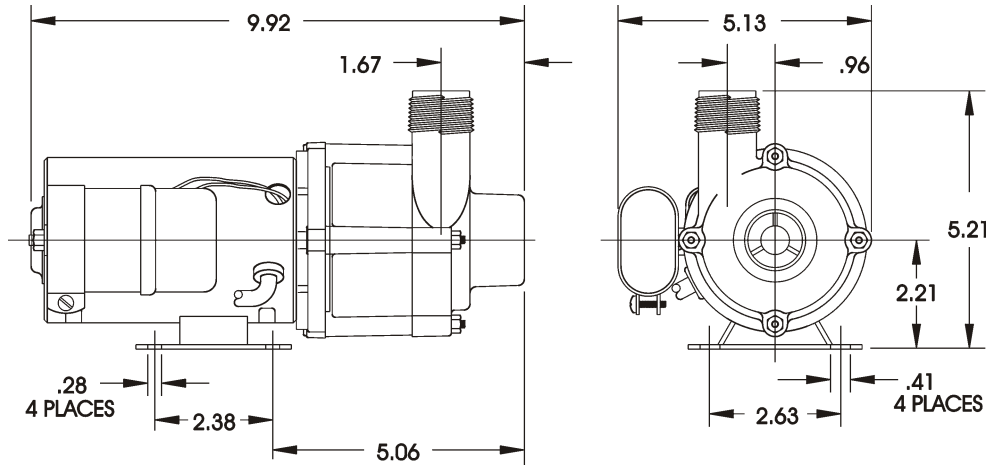

Little Giant Pump Co.

4-MDIX-SC

NOTE: Designs and dimensions may vary for various reasons (i.e. type of motor). This information should be used as general guide rather than an unqualified guarantee. Specifications are subject to change without prior notice.

Specifications

Model No.	Item No.	Intake	Discharge	Listing(s)	HP	Volts	Hertz	Amps	Watts	Performance (GPH @ Head)				Shut Off		Pwr. Cord (ft)	Weight (Lbs.)
										1'	3'	6'	12'	Feet	PSI		
4-MDIX-SC	582509	1" FNPT	1" MNPT	UR/C-CSA	1/10	115	60	1.3	145	1325	1225	1080	675	17	7.4	6	9.00