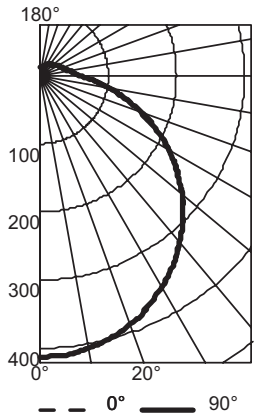

LED Flush Mount Kamino

SUGGESTED DIMMERS

The FMKMRL is designed to operate with most standard Triac Based (Forward Phase-Control or Leading Edge) dimmers and is not compatible with 0-10v dimming systems. The following is a list of dimmers tested and does not imply any guarantee or warranty of compatibility with a particular application. Unlisted dimmers do not imply non-compatibility.

Manufacturer	Part number(s)
Leviton	6633P
	IPL06
	6674P
	IPE04
	Trimatron 600W
Lutron	DVELV 300P
	SkyLark 300P
	NTELV 300
	NLV 600
Synergy	ISD 600 I 120

PHOTOMETRICS

FMKMRL 14 20830, 1393 delivered lumens, test no. LTL24997, tested in accordance to IESNA LM-79.

CP Summary

	0°	90°
0°	413	413
5°	411	412
15°	399	399
25°	375	374
35°	340	340
45°	298	296
55°	249	245
65°	193	189
75°	134	129
85°	81	77
90°	59	57

Coefficients of Utilization

pc	20%								
	80%			70%			50%		
pw	70%	50%	30%	50%	30%	10%	50%	30%	10%
0	116	116	116	112	112	112	104	104	104
1	104	98	93	95	90	86	88	85	81
2	94	85	77	82	75	69	76	70	66
3	85	74	65	71	63	57	66	60	54
4	78	65	56	63	54	48	59	51	46
5	71	58	48	56	47	41	52	45	39
6	66	52	43	50	42	35	47	40	34
7	61	47	38	45	37	31	43	35	30
8	56	43	34	41	33	27	39	32	27
9	53	39	31	38	30	25	36	29	24
10	49	36	28	35	27	22	33	26	21

Zonal Lumen Summary

Zone	Lumens	% Lamp	% Fixture
0° - 30°	324	20.4	20.4
0° - 40°	537	33.8	33.8
0° - 60°	984	62.0	62.0
0° - 90°	1393	87.8	87.8
90° - 120°	126	8.0	8.0
90° - 130°	151	9.5	9.5
90° - 150°	181	11.4	11.4
90° - 180°	194	12.2	12.2
0° - 180°	1587	100.0	100.0

An Acuity Brands Company

DECORATIVE INDOOR: One Lithonia Way, Conyers, GA 30012 Phone: 800-748-5070 Fax: 770-860-3903 www.lithonia.com

FMKMRL

© 2014 Acuity Brands Lighting, Inc. All rights reserved. Rev. 04/10/14