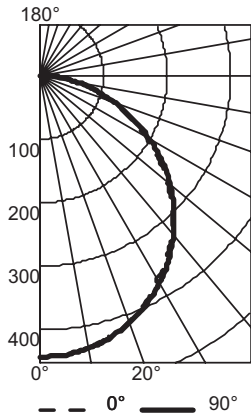

LED Flush Mount Lianna

SUGGESTED DIMMERS

The FMDGCL is designed to operate with most standard Triac Based (Forward Phase-Control or Leading Edge) dimmers and is not compatible with 0-10v dimming systems. The following is a list of dimmers tested and does not imply any guarantee or warranty of compatibility with a particular application. Unlisted dimmers do not imply non-compatibility.

Manufacturer	Part number(s)
Leviton	6633P
	IPL06
	6674P
	IPE04
	Trimatron 600W
Lutron	DVELV 300P
	SkyLark 300P
	NTELV 300
	NLV 600
Synergy	ISD 600 I 120

PHOTOMETRICS

FMDGCL 16 20830, 1296 delivered lumens, test no. LTL25020 tested in accordance to IESNA LM-79.

CP Summary

	0°	90
0°	443	443
5°	441	442
15°	425	427
25°	393	397
35°	348	353
45°	291	298
55°	227	234
65°	156	162
75°	86	91
85°	32	35
90	15	17

Coefficients of Utilization

pc	20%								
	80%			70%			50%		
pw	70%	50%	30%	50%	30%	10%	50%	30%	10%
0	119	119	119	116	116	116	111	111	111
1	108	103	99	101	97	93	96	93	90
2	98	90	82	88	81	76	84	78	74
3	89	78	70	77	69	63	74	67	62
4	82	69	60	68	60	53	65	58	52
5	75	62	53	61	52	46	59	51	45
6	69	56	47	55	46	40	53	45	39
7	64	50	42	50	41	35	48	40	35
8	60	46	37	45	37	31	44	36	31
9	56	42	34	42	34	28	40	33	28
10	52	39	31	38	31	26	37	30	25

Zonal Lumen Summary

Zone	Lumens	% Lamp	% Fixture
0° - 30°	344	26.4	26.4
0° - 40°	565	43.3	43.3
0° - 60°	1001	76.7	76.7
0° - 90°	1296	99.3	99.3
90° - 120°	9	0.7	0.7
90° - 130°	9	0.7	0.7
90° - 150°	9	0.7	0.7
90° - 180°	9	0.7	0.7
0° - 180°	1305	100.0	100.0

An Acuity Brands Company

DECORATIVE INDOOR: One Lithonia Way, Conyers, GA 30012 Phone: 800-748-5070 Fax: 770-860-3903 www.lithonia.com

FMDGCL

© 2014 Acuity Brands Lighting, Inc. All rights reserved. Rev. 04/10/14