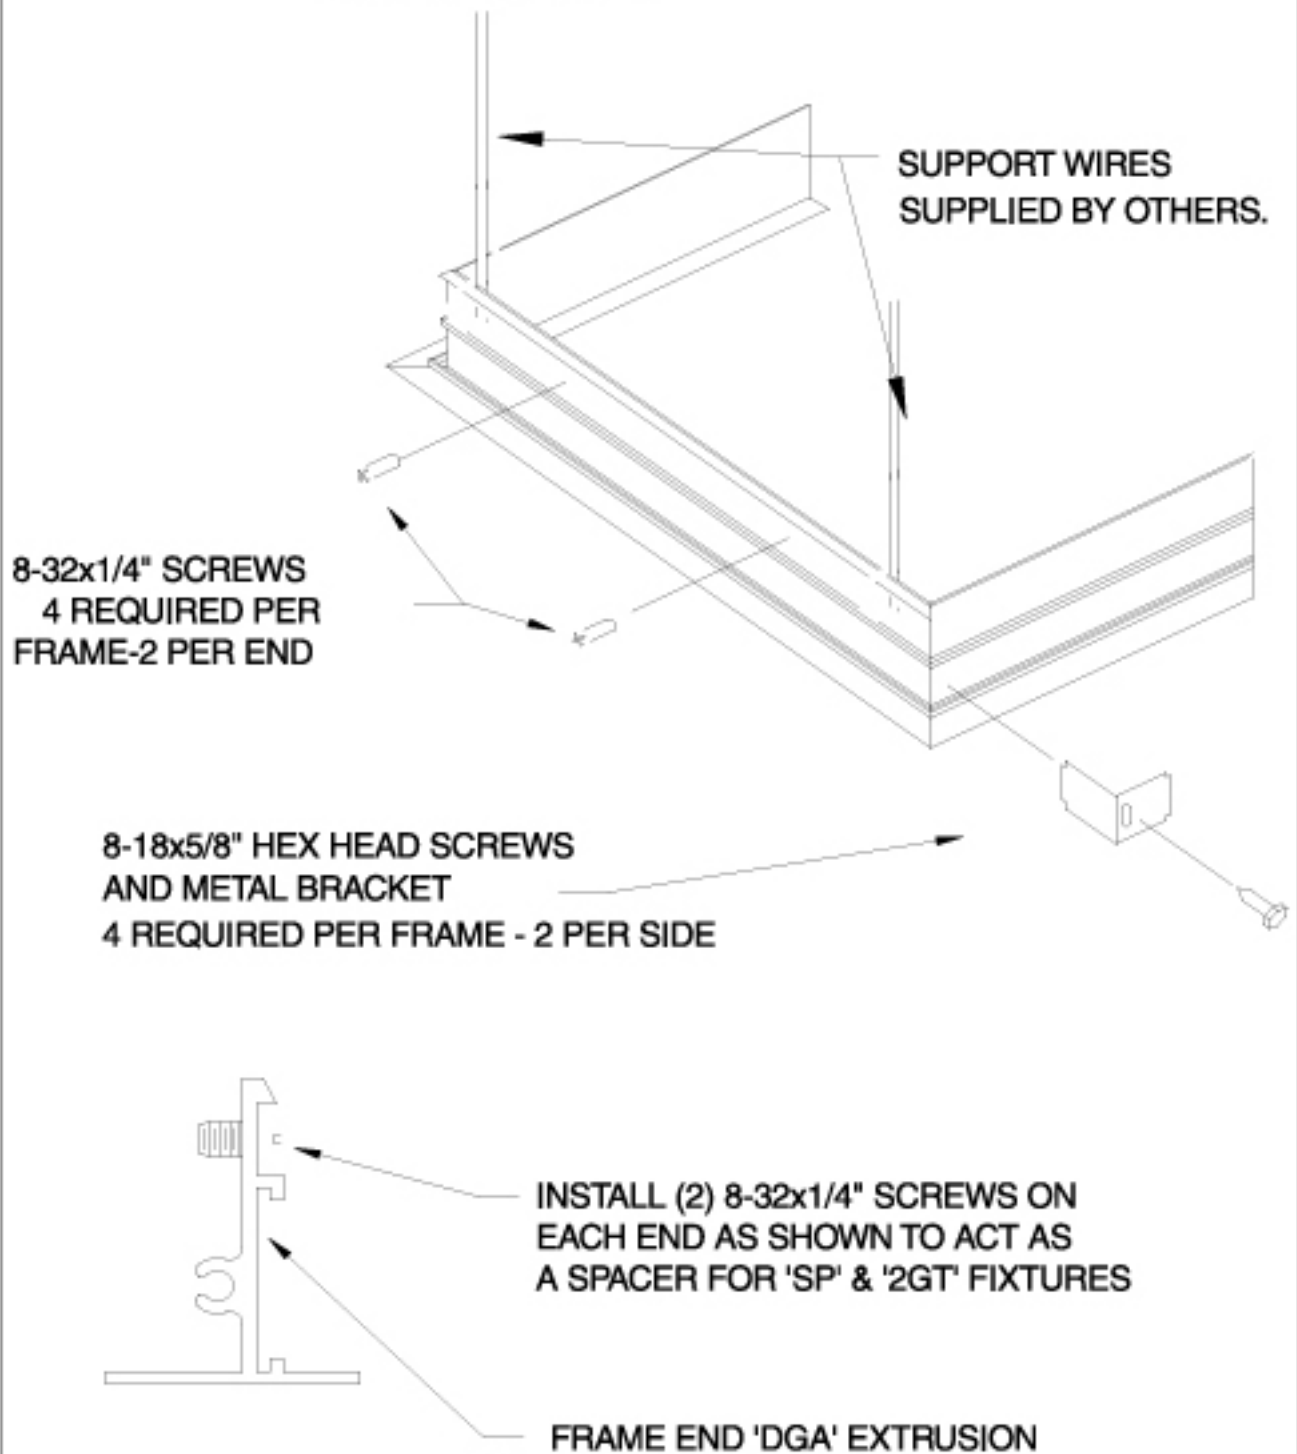

# ASSEMBLY INSTRUCTIONS DGA FRAMES

PART NO. U2278