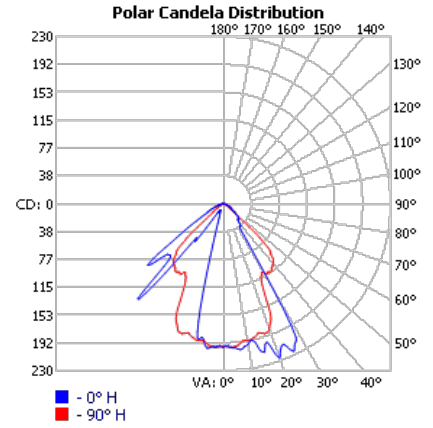

OLLWD & OLLWU LED Wall Cylinder Light

PHOTOMETRICS

To see complete photometric reports or download .ies files for this product, visit Lithonia Lighting's Outdoor LED homepage
Tested in accordance with IESNA LM-79 and LM-80 standards.

OLLWD