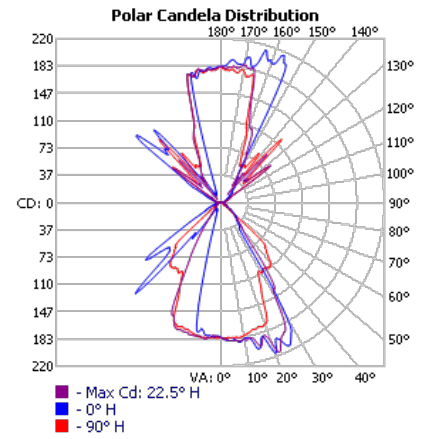

OLLWD & OLLWU LED Wall Cylinder Light

PHOTOMETRICS

To see complete photometric reports or download .ies files for this product, visit Lithonia Lighting's Outdoor LED homepage
Tested in accordance with IESNA LM-79 and LM-80 standards.

OLLWD

OLLWU

OLLWD

Acuity Brands Lighting

LED lighting facts
A Program of the U.S. DOE

Light Output (Lumens)	270
Watts	9
Lumens per Watt (Efficacy)	30

Color Accuracy	75
Color Rendering Index (CRI)	

Light Color
Correlated Color Temperature (CCT): 4000 (Bright White)

2700K 3000K Bright White 4500K Daylight 6500K

All results are according to IESNA LM-79-2008: Approved Method for the Electrical and Photometric Testing of Solid-State Lighting. The U.S. Department of Energy (DOE) verifies product test data and results.

Visit www.lightingfacts.com for the Label Reference Guide.

Registration Number: NJSM-4KR87Z (6/28/2012)
Model Number: OLLWD
Type: Outdoor wall-mounted porch lights

OLLWU

Acuity Brands Lighting

LED lighting facts
A Program of the U.S. DOE

Light Output (Lumens)	500
Watts	14
Lumens per Watt (Efficacy)	34

Color Accuracy	74
Color Rendering Index (CRI)	

Light Color
Correlated Color Temperature (CCT): 4000 (Bright White)

2700K 3000K Bright White 4500K Daylight 6500K

All results are according to IESNA LM-79-2008: Approved Method for the Electrical and Photometric Testing of Solid-State Lighting. The U.S. Department of Energy (DOE) verifies product test data and results.

Visit www.lightingfacts.com for the Label Reference Guide.

Registration Number: NJSM-L5HACV (6/25/2012)
Model Number: OLLWU
Type: Outdoor wall-mounted porch lights

OLLWD-OLLWU