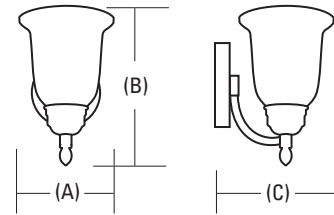

Distinctive traditional style fixture with satin-etched, swirled white glass shade, mounted on a black bronze or polished brushed nickel finished socket housing and matching decorative support arm/canopy. The shade provides a widespread uniform illumination.

Indoor Decorative Sheffield Sconce

Compact Full Spiral Fluorescent
w/Integrated Ballast

DIMENSIONS

Nominal Size	Lamp Configuration	Model Number	Number of Lamps	(A) Width inches (cm)	(B) Height inches (cm)	(C) Extension* inches (cm)
1 light		11788	(1) 13W compact full spiral	7-1/4" (18.4)	12" (30.5)	1-7/8" (4.8)

* Extension from wall

All dimensions are in inches (centimeters)

ORDERING INFORMATION

Choose the boldface catalog nomenclature that best suits your needs and write it on the appropriate line. Order accessories and replacement parts as separate catalog numbers.