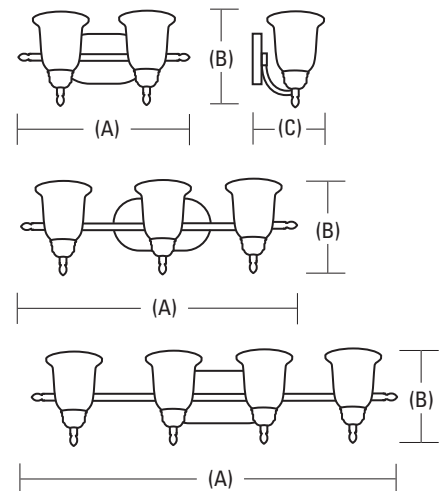

ATTRIBUTES

Distinctive traditional style fixture with satin-etched, swirled white glass shade, mounted on a black bronze socket housing and matching decorative support arm/canopy. The shades provide a widespread uniform illumination. Sheffield vanities are available in two, three and four fixture configurations.

Catalog Number	
Notes	Type

Indoor Decorative

Sheffield Vanity

Compact Full Spiral Fluorescent w/Integrated Ballast

DIMENSIONS

Nominal Size	Lamp Configuration	Model Number	Number of Lamps	(A) Width inches (cm)	(B) Height inches (cm)	(C) Extension* inches (cm)
2 light		11790	(2) 13W compact full spiral	20-3/8" (54.3)	9" (22.9)	7-3/4" (19.7)
3 light		11792	(3) 13W compact full spiral	28-7/8" (73.3)	9" (22.9)	7-3/4" (19.7)
4 light		11794	(4) 13W compact full spiral	37-1/4" (94.6)	9" (22.9)	7-3/4" (19.7)

* Extension from wall

All dimensions are in inches (centimeters)

ORDERING INFORMATION

Choose the boldface catalog nomenclature that best suits your needs and write it on the appropriate line. Order accessories and replacement parts as separate catalog numbers.