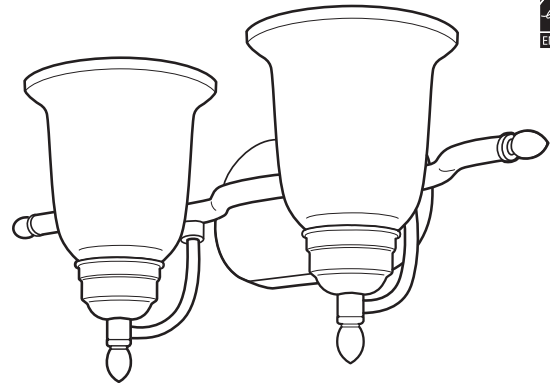

ATTRIBUTES

Distinctive traditional style fixture with satin-etched, swirled white glass shade, mounted on a black bronze socket housing and matching decorative support arm/canopy. The shades provide a widespread uniform illumination. Sheffield vanities are available in two, three and four fixture configurations.

Includes 13W compact integrated spiral 2700K fluorescent lamps (for energy efficiency, superior color rendering and long life) with integral 120V 60Hz electronic GU 24-pin base ballast (ensures no flickering and quiet operation without interfering with other home electronics).

Catalog Number	
Notes	Type

Indoor Decorative

Sheffield Vanity

Compact Full Spiral Fluorescent w/Integrated Ballast

DIMENSIONS

Nominal Size	Lamp Configuration	Model Number	Number of Lamps	(A) Width inches (cm)	(B) Height inches (cm)	(C) Extension* inches (cm)
2 light		11790	(2) 13W compact full spiral	20-3/8" (54.3)	9" (22.9)	7-3/4" (19.7)
3 light		11792	(3) 13W compact full spiral	28-7/8" (73.3)	9" (22.9)	7-3/4" (19.7)
4 light		11794	(4) 13W compact full spiral	37-1/4" (94.6)	9" (22.9)	7-3/4" (19.7)