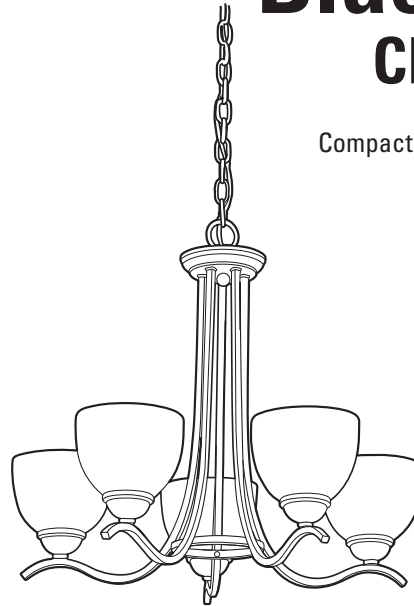

Catalog Number	
Notes	Type

Indoor Decorative

Blackwell Chandelier

CLASSIC COLLECTION

Compact Full Spiral Fluorescent

FEATURES & SPECIFICATIONS

INTENDED USE

Provides general illumination and style for residential and light commercial applications. Suspended from ceiling, ideal for use in dining areas, foyers, bedrooms or in a living room grouping.

ATTRIBUTES

Simplistic form is complemented by the dark, black-bronze finish which creates the illusion of wrought-iron. The Blackwell Chandelier is available in a five light configuration and is offered with a crisp, white glass diffuser. The diffuser provides a widespread even illumination and is suspended by matching support rods, chain (adjustable up to 36" - 5 light) and canopy. Ringnuts allow for easy cleaning and maintenance.