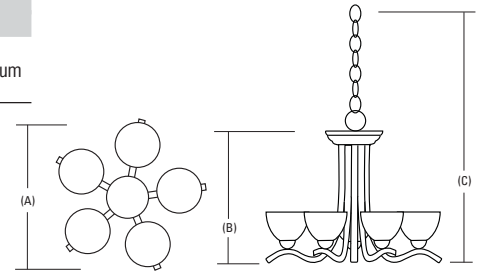

DIMENSIONS

Nominal Size	Lamp Configuration	Model Number	Number of Lamps	(A) Width inches (cm)	(B) Height inches (cm)	(C) Extension* inches (cm)
5 light		11636 BZD	(5) 13W compact full spiral	25-5/8" (65)	25-5/8" (65)	22-1/2" (57) * Maximum

* Extension from wall

All dimensions are in inches (centimeters)