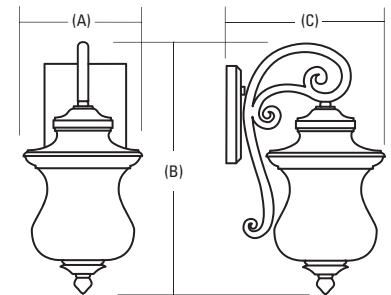

### ATTRIBUTES

This wall-mounted lantern features decorative scrolls, finials and molding in a rich, ruby bronze finish. The dewdrop-shaped diffuser is etched opal glass. A dusk-to-dawn photocell is included for added energy efficiency.

## DIMENSIONS

Nominal Size	Lamp Configuration	Model Number	Number of Lamps	(A) Width inches (cm)	(B) Length inches (cm)	(C) Extension* inches (cm)
8"		ODML13	(1) 18W compact integrated ballast	8-5/8" (21.9)	18-1/8" (46.0)	11-1/2" (29.2)
10"		ODLL13	(1) 26W compact integrated ballast	10" (25.4)	22-1/4" (56.5)	12-3/8" (31.3)

\* Maximum extension from ceiling

All dimensions are in inches (centimeters)