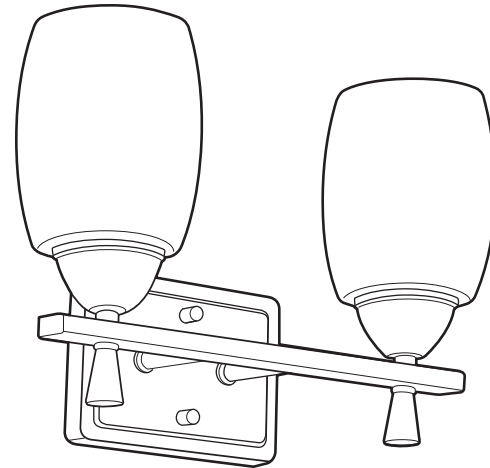

Catalog Number	
Notes	Type

Indoor Decorative
Ferros
Vanity

Compact Spiral Fluorescent

FEATURES & SPECIFICATIONS

INTENDED USE

Provides general illumination for residential and commercial applications. Ideal for use as lighting in bathroom/lavatories, over hospital beds, hallways/corridors, stairways and utility areas.

ATTRIBUTES

A classic look, this transitionally styled vanity is offered in a hand-dipped, tea-stained glass shade, mounted on an antique bronze finished socket housing and matching decorative support arm/canopy or acid-etched, frosted glass shade mounted on a brushed-nickel finished socket housing and matching decorative support, arm/canopy. The shade provides a widespread uniform illumination. Ferros vanities are available in two, three and four fixture configurations.

DIMENSIONS

Nominal Size	Lamp Configuration	Model Number	Number of Lamps	(A) Width inches (cm)	(B) Height inches (cm)	(C) Extension* inches (cm)
2 light		11532	(2) 13W compact full spiral	14-1/4" (11.7)	9-7/8" (25.1)	6-1/8" (15.6)
3 light		11533	(3) 13W compact full spiral	24" (5.1)	9-7/8" (25.1)	6-1/8" (15.6)
4 light		11534	(4) 13W compact full spiral	33-3/4" (85.7)	9-7/8" (25.1)	6-1/8" (15.6)