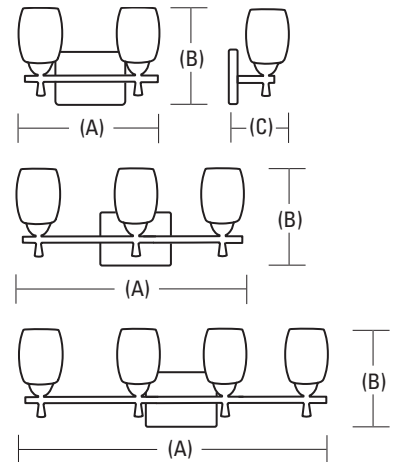

DIMENSIONS

Nominal Size	Lamp Configuration	Model Number	Number of Lamps	(A) Width inches (cm)	(B) Height inches (cm)	(C) Extension* inches (cm)
2 light		11532	(2) 13W compact full spiral	14-1/4" (11.7)	9-7/8" (25.1)	6-1/8" (15.6)
3 light		11533	(3) 13W compact full spiral	24" (5.1)	9-7/8" (25.1)	6-1/8" (15.6)
4 light		11534	(4) 13W compact full spiral	33-3/4" (85.7)	9-7/8" (25.1)	6-1/8" (15.6)

* Extension from wall

All dimensions are in inches (centimeters)