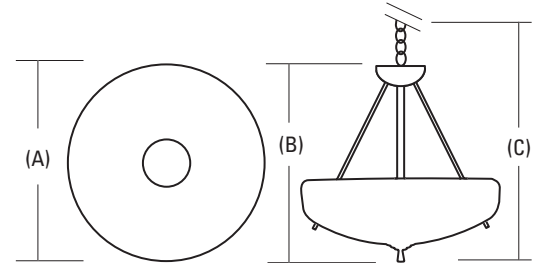

Indoor Decorative

Ferros Pendant

2C T6 Fluorescent

DIMENSIONS

Nominal Size	Lamp Configuration	Model Number	Number of Lamps	(A) Width inches (cm)	(B) Height inches (cm)	(C) Extension* inches (cm)
24"		11538	(1) 70W 2C T6	24" (60.1)	21-1/2" (54.6)	66-5/8" (169.4)

* Maximum extension from ceiling with chain

All dimensions are in inches (centimeters)

ORDERING INFORMATION

Choose the boldface catalog nomenclature that best suits your needs and write it on the appropriate line. Order accessories and replacement parts as separate catalog numbers.