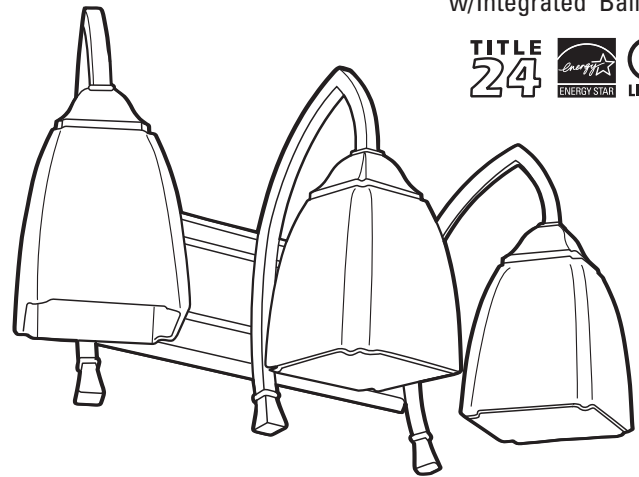

DIMENSIONS

Nominal Size	Lamp Configuration	Model Number	Number of Lamps	(A) Width inches (cm)	(B) Height inches (cm)	(C) Extension* inches (cm)
2 light		10862	(2) 13W compact full spiral	14" (35.6)	10-1/2" (26.7)	7-1/2" (19.1)
3 light		10863	(3) 13W compact full spiral	24" (61)	10-1/2" (26.7)	8" (20.3)
4 light		10864	(4) 13W compact full spiral	33-3/4" (85.7)	10-1/2" (26.7)	8" (20.3)