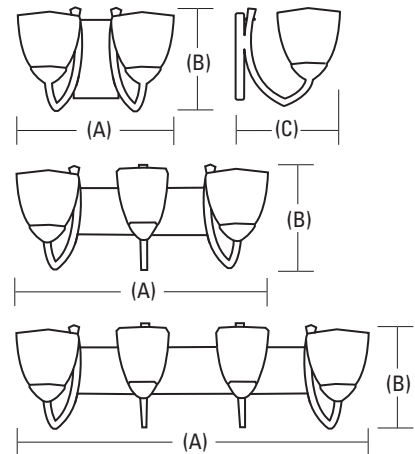

DIMENSIONS

Nominal Size	Lamp Configuration	Model Number	Number of Lamps	(A) Width inches (cm)	(B) Height inches (cm)	(C) Extension* inches (cm)
2 light		10862	(2) 13W compact full spiral	14" (35.6)	10-1/2" (26.7)	7-1/2" (19.1)
3 light		10863	(3) 13W compact full spiral	24" (61)	10-1/2" (26.7)	8" (20.3)
4 light		10864	(4) 13W compact full spiral	33-3/4" (85.7)	10-1/2" (26.7)	8" (20.3)

* Maximum extension from wall

All dimensions are in inches (centimeters)

ORDERING INFORMATION

Choose the boldface catalog nomenclature that best suits your needs and write it on the appropriate line. Order accessories and replacement parts as separate catalog numbers.