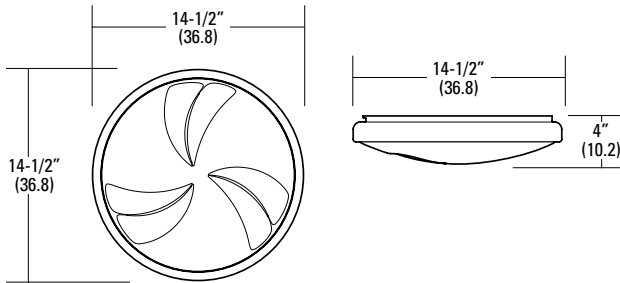

Indoor Decorative

Lacuna Flush Mount

Circline Fluorescent

Dimensions

All dimensions are inches (centimeters)

ORDERING INFORMATION

For shortest lead times, configure products using **bolded options**.

Example: 10513 BN

10513	BN
Series	Finish
10513 Lacuna flush mount	BN Brushed nickel

Lacuna Decorative Fluorescent

PHOTOMETRICS

Full photometric data report available within 2 weeks from request. Consult factory.