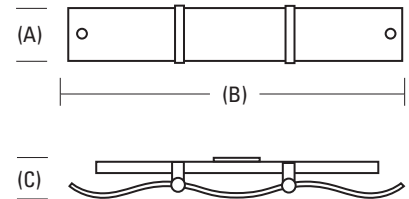

WARRANTY

Guaranteed for two years against mechanical defects in manufacture.

Indoor Decorative

Wing Vanity

Linear T5 Fluorescent

DIMENSIONS

Nominal Size	Lamp Configuration	Model Number	Number of Lamps	(A) Width inches (cm)	(B) Length inches (cm)	(C) Extension* inches (cm)
2'		10842RET5	(2) 14W linear T5	6-9/16" (16.7)	22-5/8" (57.5)	3-1/4" (8.3)
3'		10843RET5	(2) 21W linear T5	6-9/16" (16.7)	37-5/8" (94.3)	3-1/4" (8.3)
4'		10844RET5	(2) 28W linear T5	6-9/16" (16.7)	48-7/8" (121.9)	3-1/4" (8.3)

* Maximum extension from wall

All dimensions are in inches (centimeters).

ORDERING INFORMATION

For shortest lead times, configure products using **bolded options**.

Example: 10842RET5 BNP

Series ^{1,2}	BNP	Ballast/Voltage ²	Options
10842RET5 (2' - (2) 14W linear T5 3000K fluorescent lamps included)	BNP Polished brushed nickel	(blank) 120-volt residential electronic ballast (standard)	(Consult factory)
10843RET5 (3' - (2) 21W linear T5 3000K fluorescent lamps included)		(Other voltage and ballast types consult factory)	
10844RET5 (4' - (2) 28W linear T5 3000K fluorescent lamps included)			