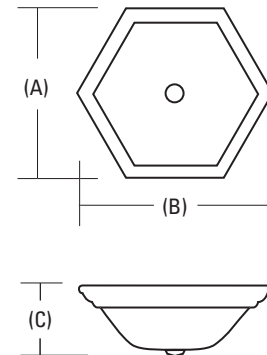

DIMENSIONS

Nominal Size	Lamp Configuration	Model Number	Number of Lamps	(A) Width inches (cm)	(B) Length inches (cm)	(C) Depth inches (cm)
16-1/4" dia.		10866	(1) 40W 2C T6	16-1/4" (41.3)	16-1/4" (41.3)	6-1/4" (15.9)
18-1/2" dia.		10867	(1) 55W 2C T6	18-1/2" (47.0)	18-1/2" (47.0)	7" (17.8)

* Maximum extension from ceiling

All dimensions are in inches (centimeters)