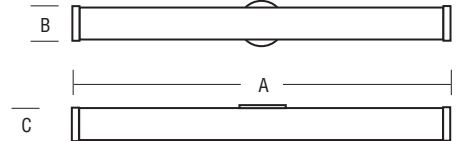

DIMENSIONS

Nominal Size	Lamp Configuration	Model Number	Number of Lamps	(A) Width inches (cm)	(B) Height inches (cm)	(C) Extension* inches (cm)
2'		10852RET5 BZB	(2) 14W linear T5	25-7/8" (65.7)	2-7/8" (7.3)	3-3/8" (7.6)
3'		10853RET5 BZB	(2) 21W linear T5	37-5/8" (95.6)	2-7/8" (7.3)	3-3/8" (7.6)
4'		10854RET5 BZB	(2) 28W linear T5	49-3/4" (126.4)	2-7/8" (7.3)	3-3/8" (7.6)

* Extension from wall

All dimensions are in inches (centimeters)