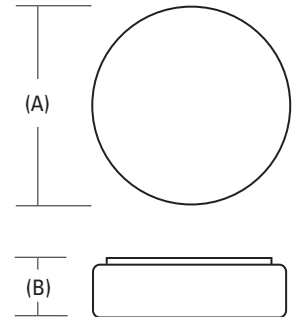

## DIMENSIONS

Nominal Size	Lamp Configuration	Model Number	Number of Lamps	(A) Width inches (cm)	(B) Extension* inches (cm)
11" dia		FM22 ACLR LP	(1) 22W circline T9	11" (27.9)	3-1/4" (8.3)
		FMLR22	(1) 22W circline T9	11" (27.9)	3-1/4" (8.3)
		FMLR11 2 13 DTT	(2) 13W compact DTT	11" (27.9)	3-1/4" (8.3)
14" dia		FM54 ACLR LP	(1) 22W & (1) 32W circline T9	13-3/4" (34.8)	3-1/2" (8.9)
		FMLR54	(1) 22W & (1) 32W circline T9	13-3/4" (34.8)	3-1/2" (8.9)
		FMLR14 2 18 DTT	(2) 18W compact DTT	13-3/4" (34.8)	3-1/2" (8.9)
19" dia		FM72 ACLR LP	(1) 32W & (1) 40W circline T9	19-1/4" (47)	3-5/8" (9.2)
		FMLR72	(1) 32W & (1) 40W circline T9	19-1/4" (47)	3-5/8" (9.2)
		FMLR19 3 26 DTT	(3) 26W DTT	19-1/4" (47)	3-5/8" (9.2)
24" dia.		FMXLR 72	(1) 32W & (1) 40W circline T9	24" (61)	4-3/4" (12)

\* Extension from ceiling

All dimensions are in inches (centimeters)