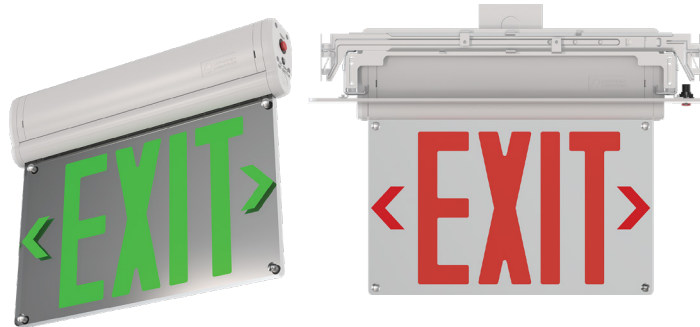

Basics™ Edge-Lit Exit Sign

High-End Look, Economical Price Point

Introducing Basics™ Edge-Lit

The Basics™ Edge-Lit Exit Sign from Lithonia Lighting provides a high-end aesthetic at an economical price point. Available in two versions, a surface mount and universal mount version, making it simple to choose the right exit sign for the space. The exit sign's panel pivots 0-180° to fit any mounting orientation and offers an internal switch for AC or Battery Back-Up (EL) for added flexibility.

Perfect for:

Schools

Hospitality

Commercial Spaces

Hospitals

Most Economical Surface Mount

Ships as double sided sign standard with solid mirrored back plate included for single sided applications.

Pivoting Panel can adjust 0-180 degrees, making it perfect for any surface mounting orientation.

Ceiling, Wall or End Mount

Most Versatile Universal Mount

Many applications require multiple mounting types -- Universal Mount gives the ability to choose your mounting type with only one SKU!

Internal Battery Switch

Simple Selection

Two versions available to meet your needs!

Surface Mount
(Most Economical)

Universal Mount
(Most Versatile)

Surface and Recessed
mount in ONE box

Easy To Order

With only 4 SKUs to choose from, the Basics Edge-Lit is super easy to order and is included in our Contractor Select program. With its versatility, the Basic Edge-Lit is great for both distributor stock as well as specification business.