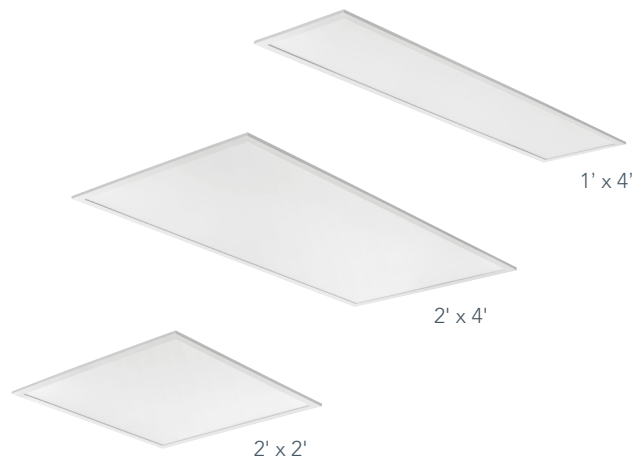

CPX™ LED Panel

Standard Panel for Everyday Jobs

CPX™ by Lithonia Lighting® is the perfect choice for a quality LED panel at an affordable price. The smooth, even lens projects a crisp and clean aesthetic. If you need lightning-fast turnaround times, CPX helps you meet high demands & tight deadlines without sacrificing the quality you know and trust from Lithonia Lighting. CPX is the perfect choice for budget-conscious schools, commercial offices, or small retail footprint projects.

Contractor Select™
options for the most popular and readily available configurations

Simple lighting controls
through SensorSwitch™ JOT, a wireless, app-free solution for single room control

Safety first through options available with factory installed emergency battery packs and pre-wired whips

Switchable technology
in select configurations allows for multiple lumen packages and color temperatures in a single CPX panel