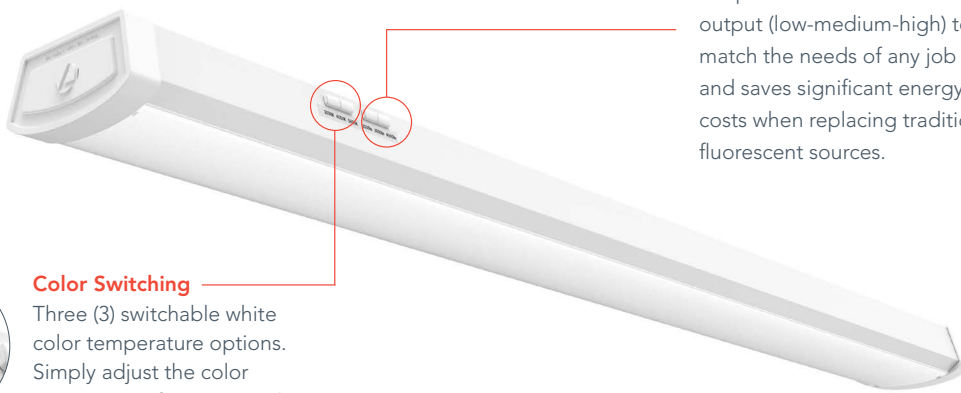

FMLWL LED Multipurpose

Linear LED ambient wraparound lighting

Linear LED Ambient Wraparound Lighting

Key features and benefits

The FMLWL LED Wraparound by Lithonia Lighting® provides efficient and economical ambient lighting in surface-mount applications. The stylish, low-profile linear wrap delivers up to 50,000 hours of energy-saving LED lighting with widespread, even illumination. With simplified installation and a durable polycarbonate lens, the versatile FMLWL is perfect for a wide variety of commercial, versatile and residential applications.

Commercial

Versatile

Residential

FMLWL LED Wraparound

Getting the most of 1 SKU

Adjustable Light Output (ALO)

Output switches to desired light output (low-medium-high) to match the needs of any job site and saves significant energy costs when replacing traditional fluorescent sources.

Color Switching

Three (3) switchable white color temperature options. Simply adjust the color temperature from warm white (3000K), cool white (4000K), and daylight (5000K) allowing customization for your space.

Links End-to-End

To power up to 6 units, or up to 24 feet of continuous light, from a single power source. Reduce the amount of wiring and labor resulting in faster installation.

FMLWL LED Wraparound

Ordering Information