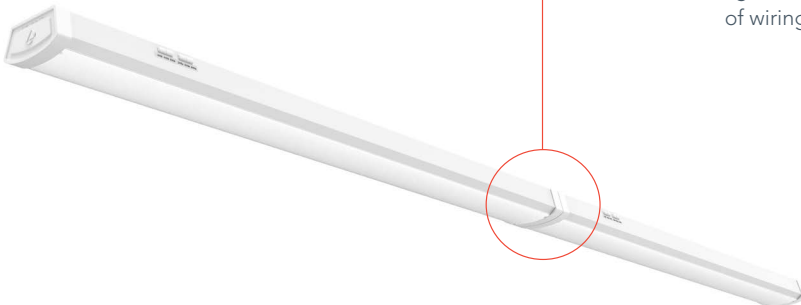

FMLWL LED Multipurpose

Linear LED ambient wraparound lighting

Linear LED Ambient Wraparound Lighting

Key features and benefits

The FMLWL LED Wraparound by Lithonia Lighting® provides efficient and economical ambient lighting in surface-mount applications. The stylish, low-profile linear wrap delivers up to 50,000 hours of energy-saving LED lighting with widespread, even illumination. With simplified installation and a durable polycarbonate lens, the versatile FMLWL is perfect for a wide variety of commercial, versatile and residential applications.

Commercial

Versatile

Residential

FMLWL LED Wraparound

Getting the most of 1 SKU

Adjustable Light Output (ALO)

Output switches to desired light output (low-medium-high) to match the needs of any job site and saves significant energy costs when replacing traditional fluorescent sources.

Color Switching

Three (3) switchable white color temperature options. Simply adjust the color temperature from warm white (3000K), cool white (4000K), and daylight (5000K) allowing customization for your space.

Links End-to-End

To power up to 6 units, or up to 24 feet of continuous light, from a single power source. Reduce the amount of wiring and labor resulting in faster installation.

FMLWL LED Wraparound

Ordering Information