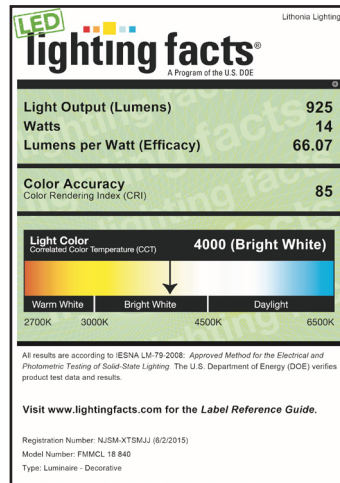

LED Closet Light

LIGHTING FACTS

PHOTOMETRICS

Full photometric data report available within 2 weeks from request. Consult factory.