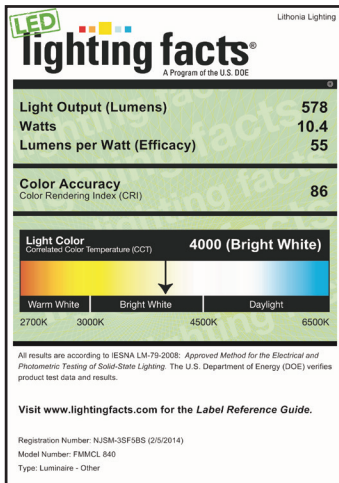

LED Closet Light

LIGHTING FACTS

PHOTOMETRICS

Full photometric data report available within 2 weeks from request. Consult factory.