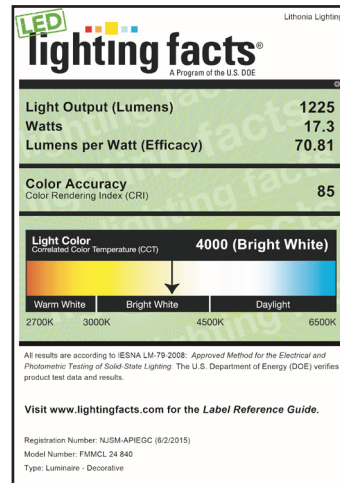

LED Closet Light

LIGHTING FACTS

PHOTOMETRICS

Full photometric data report available within 2 weeks from request. Consult factory.