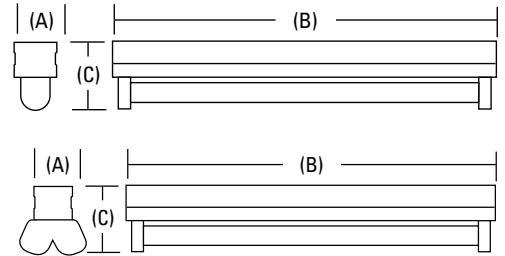

WARRANTY

Guaranteed for two years against mechanical defects.

Catalog Number	
Notes	Type

Indoor General Purpose T8 Mini-Strip Strip Light

DIMENSIONS

Nominal Size	Lamp Configuration	Model Number	Number of Lamps	(A) Width inches (cm)	(B) Length inches (cm)	(C) Height inches (cm)
18"		MNS8 1 15 LP	(1) 15W Linear T8	1-5/8" (4.1)	18-3/8" (46.6)	2-3/4" (6.9)
18"		MNS8 2 15 LP	(2) 15W Linear T8	2-3/8" (6.0)	18-3/8" (46.6)	2-7/8" (7.3)
2'		MNS8 1 17 LP	(1) 17W Linear T8	1-5/8" (4.1)	24-3/8" (61.9)	2-3/4" (6.9)
2'		MNS8 2 17 LP	(2) 17W Linear T8	2-3/8" (6.0)	24-3/8" (61.9)	2-7/8" (7.3)
3'		MNS8 1 25 LP	(1) 25W Linear T8	1-5/8" (4.1)	36-3/8" (92.3)	2-3/4" (6.9)
3'		MNS8 2 25 LP	(2) 25W Linear T8	2-3/8" (6.0)	36-3/8" (92.3)	2-7/8" (7.3)
4'		MNS8 1 32 LP	(1) 32W Linear T8	1-5/8" (4.1)	48-3/8" (122.9)	2-3/4" (6.9)
4'		MNS8 2 32 LP	(2) 32W Linear T8	2-3/8" (6.0)	48-3/8" (122.9)	2-7/8" (7.3)

All dimensions are in inches (centimeters)

ORDERING INFORMATION

Example: **MNS8 1 15**

Choose the boldface catalog nomenclature that best suits your needs and write it on the appropriate line. Order accessories and replacement parts as separate catalog numbers.