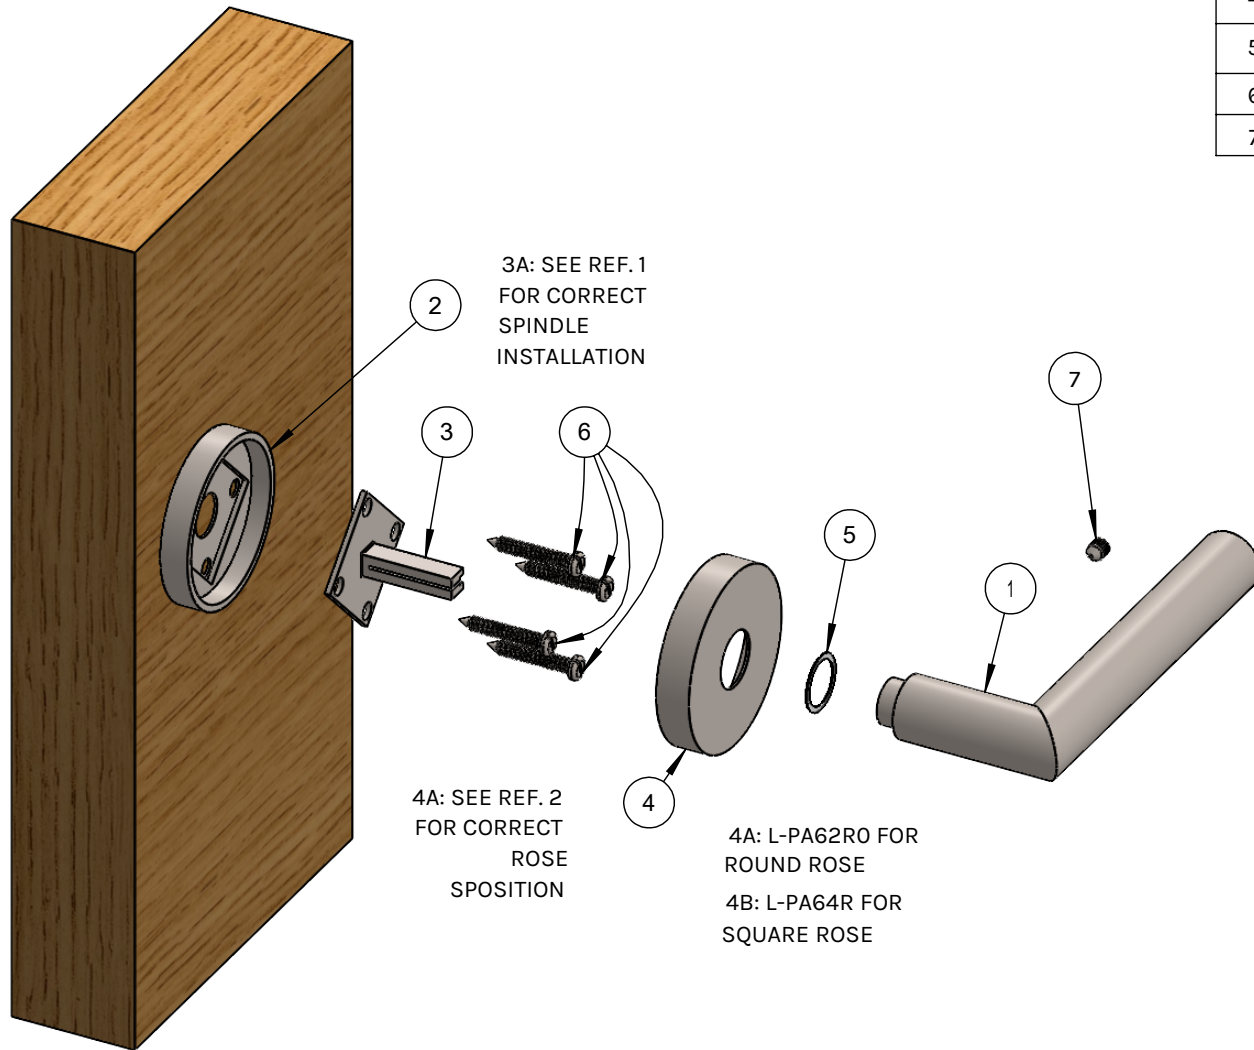

# Single Dummy Installation Diagram

| ITEM NO. | PART NUMBER   | SKU #              | SD. QTY. |
|----------|---------------|--------------------|----------|
| 1        | Lever         | LXXMR              | 1        |
| 2        | Dummy Adapter | L-DMY60S           | 1        |
| 3        | Dummy Spindle | L-DMY60S           | 1        |
| 4        | Rose          | L-PA62R0 or LPA64R | 1        |
| 5        | Nylon Washer  | L-WAS22 or L-WAS19 | 1        |
| 6        | Wood Screw    | #8 X 25            | 4        |
| 7        | Set Screw     | M3 X 8 (5/8")      | 1        |

# Component List