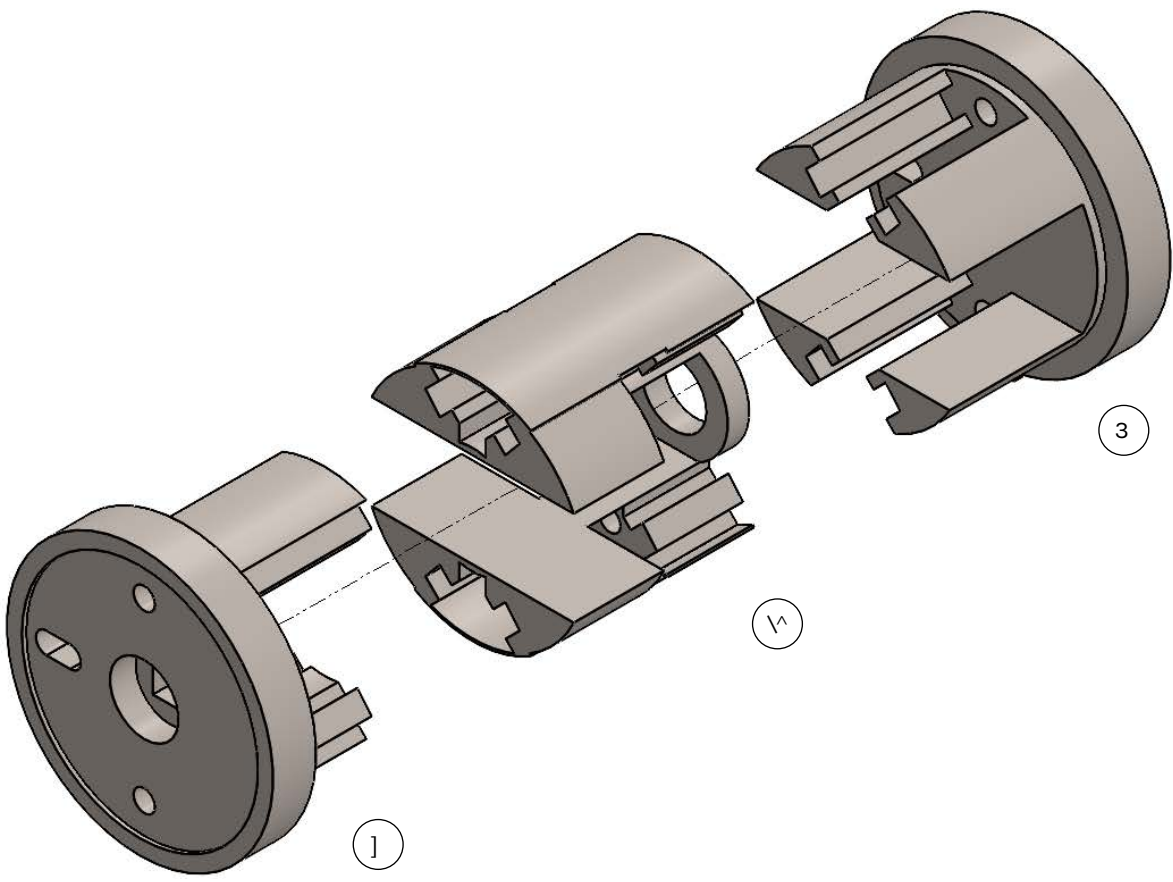

# Passage Installation Diagram

ITEM NO.	PART NAME	SKU #	QTY.
1	Lever	L-XX-MR	2
2	Adapter (M)	L-SPR60 (M)	1
3	Adapter (F)	L-SPR60 (F)	1
4	Spindle	L-SP8PA XXX	1
5	Passage Rose	L-PA62R0 or L-PA64S0	2
6	Passage Latch	LT-2860	1
7	Nylon Washer	L-WAS22 or L-WAS19	2
8	Plastic Spacer	L-SPA25	2
9	Machine Screw	M4 X 40, M4 X 50	2 Each
10	Female Bushing	M4 X 10 (3/8")	2
11	Set Screw	M3 X 8 (5/8")	2
12	Wood Screw	#8 x 25 (1")	4
13	Adapter Extension (Optional)	L-SPR8OE	1
14	Dust Box	L-DBOX	1
15	T-Strike Plate	LT-TSTK	1
16	Full Lip Strike Plate (Optional)	LT-FLSTK	1

# Strike Plate Installation

# Extension Installation (For Door Thickness 2-1/2"-3")

linnea-home.com  
(800) 219-2366