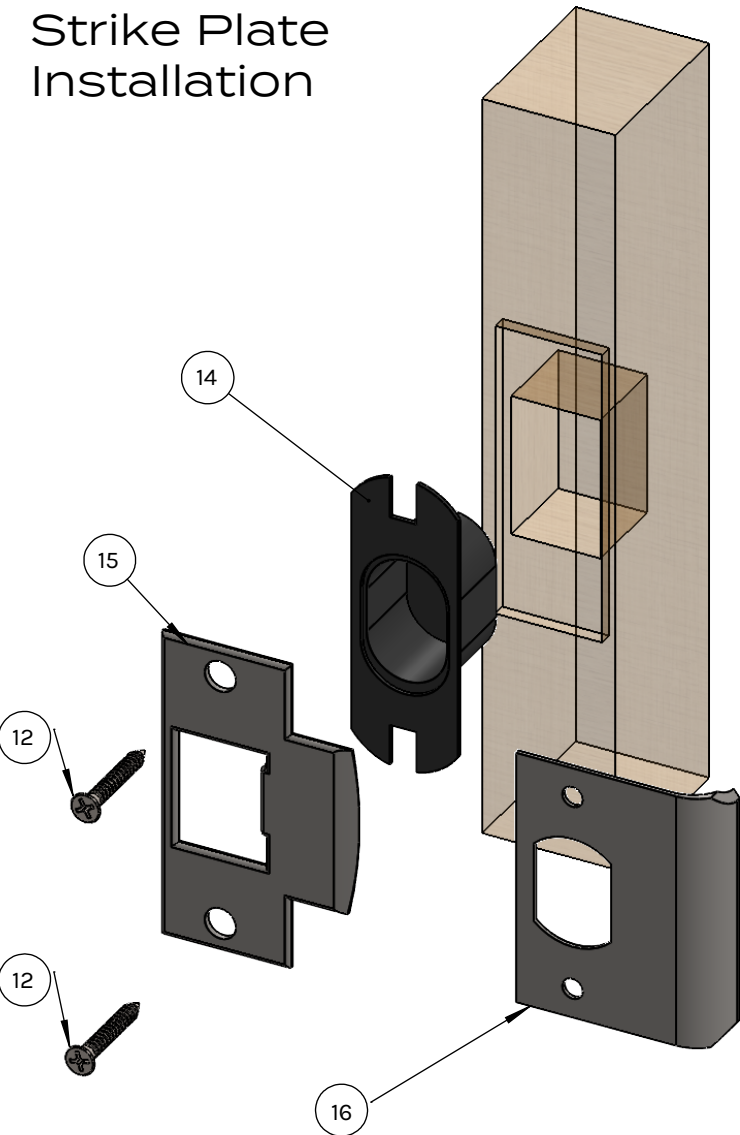

# Passage Installation Diagram

ITEM NO.	PART NAME	SKU #	QTY.
1	Lever	L-XX-MR	2
2	Adapter (M)	L-SPR60 (M)	1
3	Adapter (F)	L-SPR60 (F)	1
4	Spindle	L-SP8PA XXX	1
5	Passage Rose	L-PA62R0 or L-PA64S0	2
6	Passage Latch	LT-2860	1
7	Nylon Washer	L-WAS22 or L-WAS19	2
8	Plastic Spacer	L-SPA25	2
9	Machine Screw	M4 X 40, M4 X 50	2 Each
10	Female Bushing	M4 X 10 (3/8")	2
11	Set Screw	M3 X 8 (5/8")	2
12	Wood Screw	#8 x 25 (1")	4
13	Adapter Extension (Optional)	L-SPR8OE	1
14	Dust Box	L-DBOX	1
15	T-Strike Plate	LT-TSTK	1
16	Full Lip Strike Plate (Optional)	LT-FLSTK	1

# Strike Plate Installation

# Extension Installation (For Door Thickness 2-1/2"-3")

linnea-home.com  
(800) 219-2366