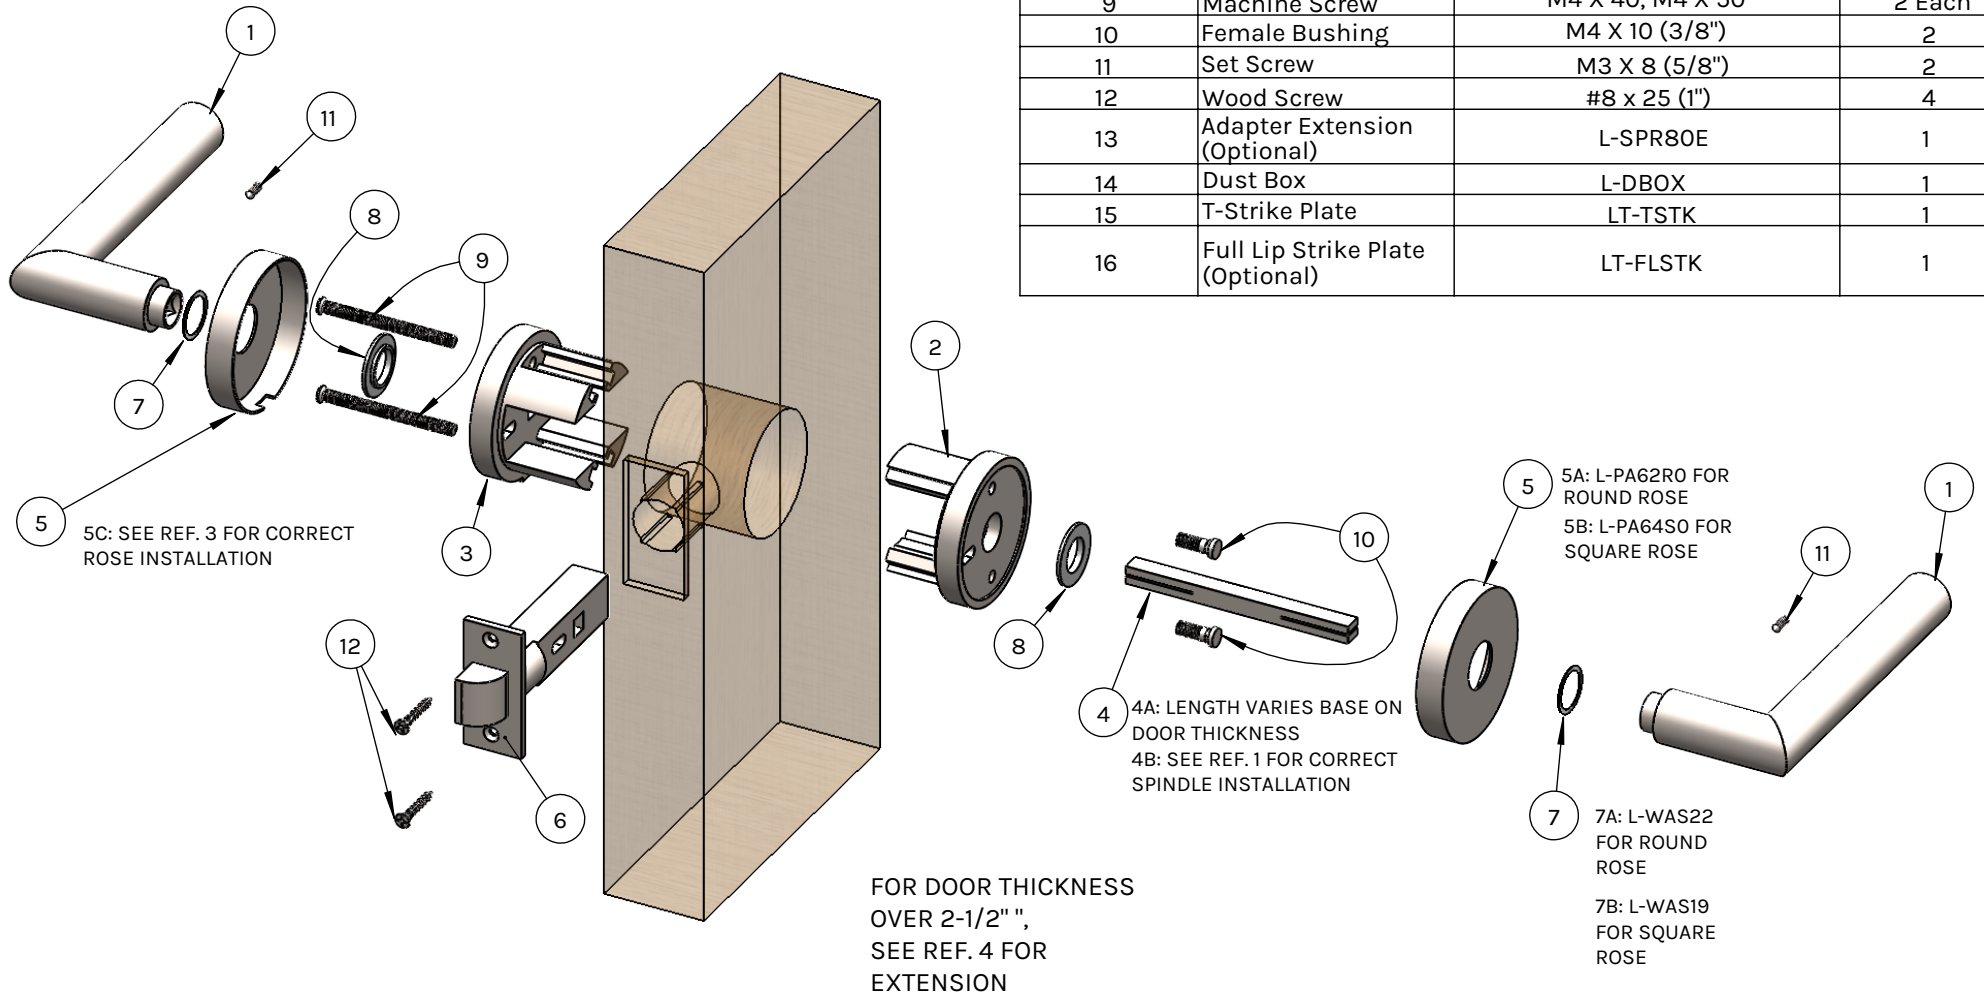

# Passage Installation Diagram

ITEM NO.	PART NAME	SKU #	QTY.
1	Lever	L-XX-MR	2
2	Adapter (M)	L-SPR60 (M)	1
3	Adapter (F)	L-SPR60 (F)	1
4	Spindle	L-SP8PA XXX	1
5	Passage Rose	L-PA62R0 or L-PA64S0	2
6	Passage Latch	LT-2860	1
7	Nylon Washer	L-WAS22 or L-WAS19	2
8	Plastic Spacer	L-SPA25	2
9	Machine Screw	M4 X 40, M4 X 50	2 Each
10	Female Bushing	M4 X 10 (3/8")	2
11	Set Screw	M3 X 8 (5/8")	2
12	Wood Screw	#8 x 25 (1")	4
13	Adapter Extension (Optional)	L-SPR8OE	1
14	Dust Box	L-DBOX	1
15	T-Strike Plate	LT-TSTK	1
16	Full Lip Strike Plate (Optional)	LT-FLSTK	1

# Strike Plate Installation

# Extension Installation (For Door Thickness 2-1/2"-3")

linnea-home.com  
(800) 219-2366