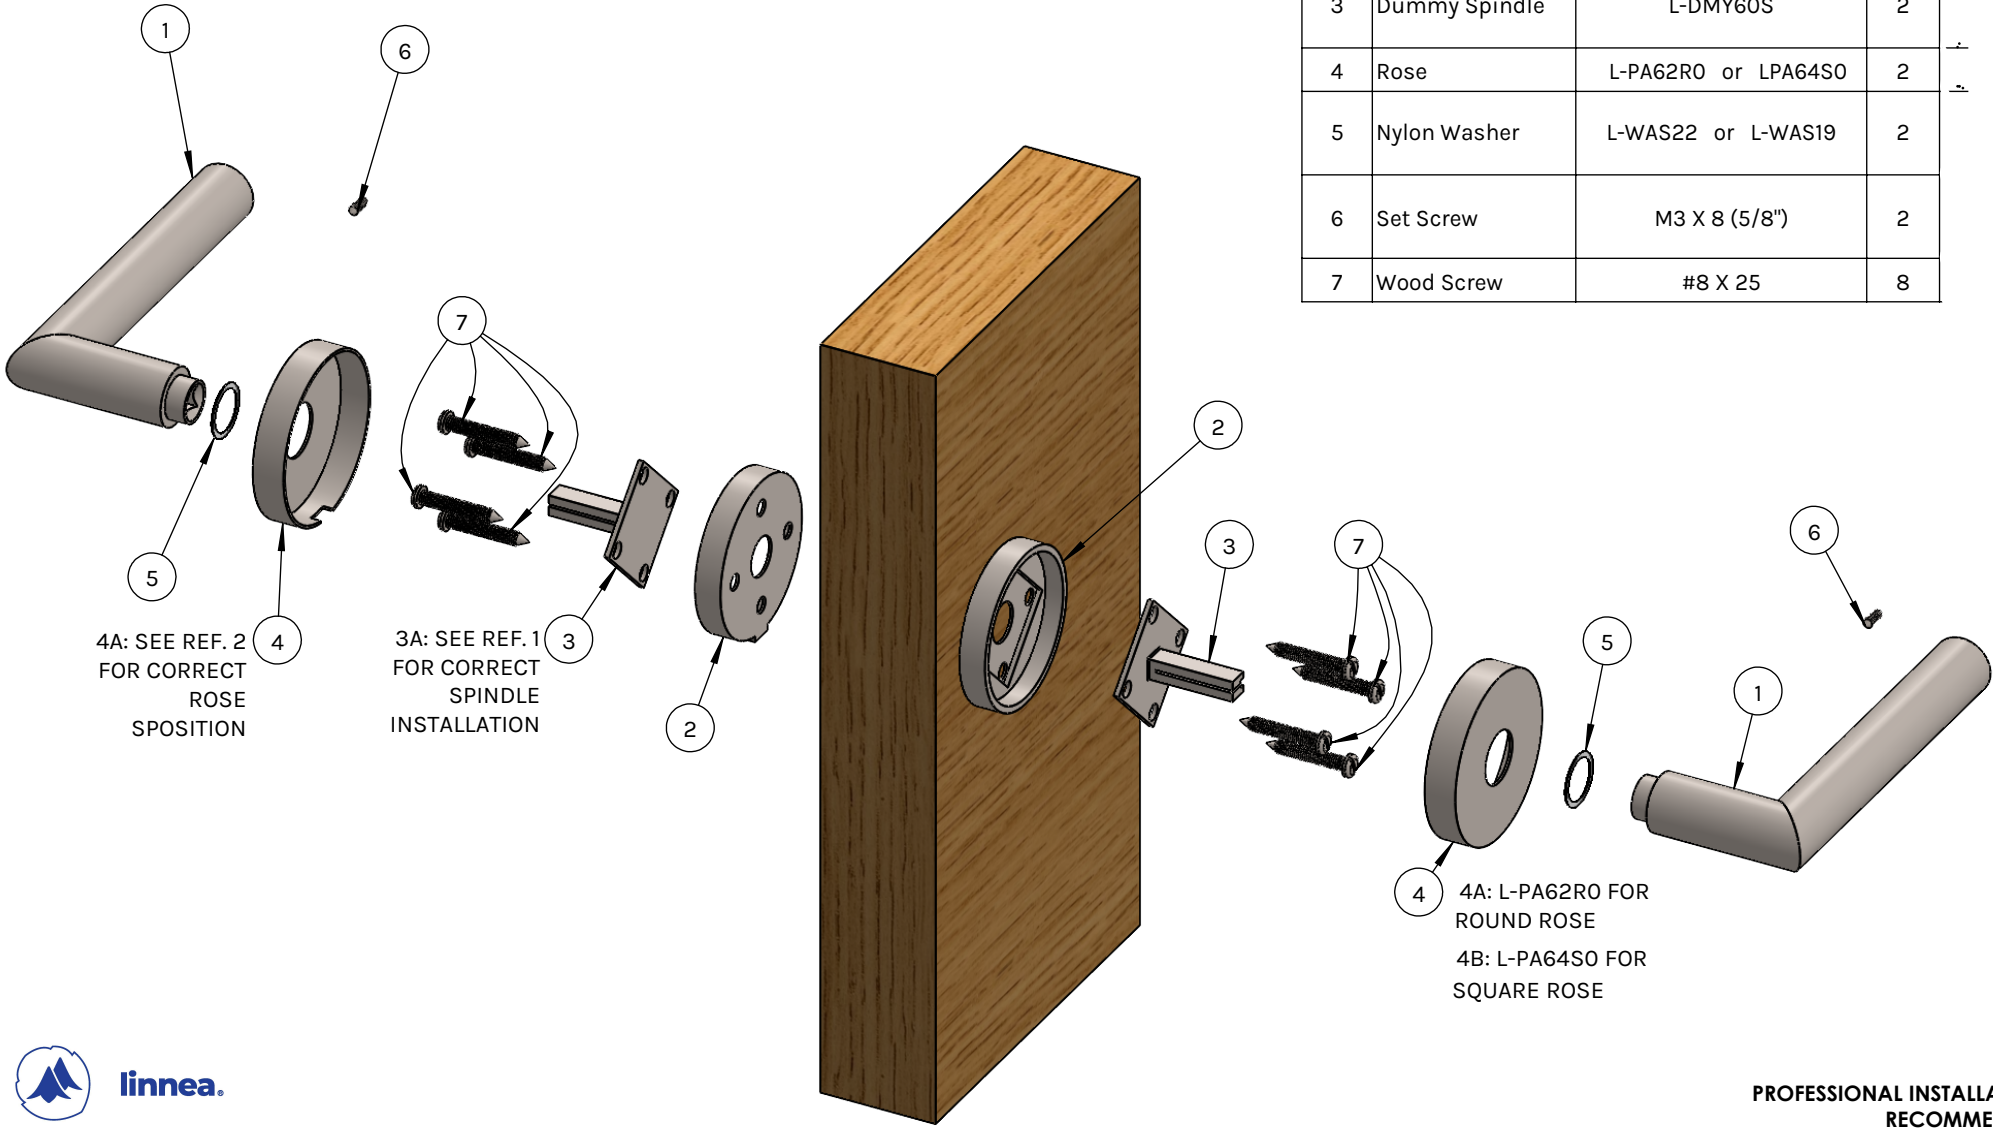

Full Dummy Installation Diagram

ITEM NO.	PART NUMBER	SKU #	FD. QTY.
1	Lever	LXXMR	2
2	Dummy Adapter	L-DMY60S	2
3	Dummy Spindle	L-DMY60S	2
4	Rose	L-PA62R0 or LPA64S0	2
5	Nylon Washer	L-WAS22 or L-WAS19	2
6	Set Screw	M3 X 8 (5/8")	2
7	Wood Screw	#8 X 25	8