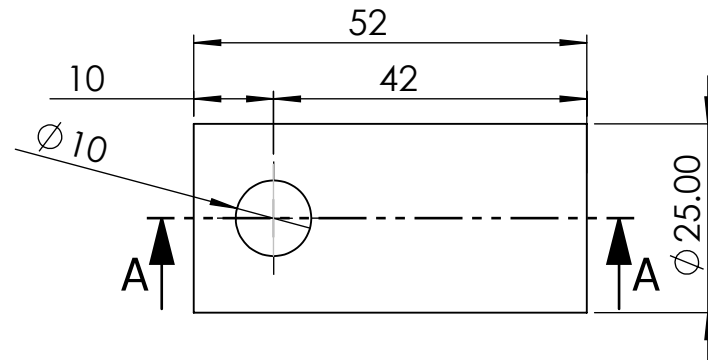

HK-188R Installation Diagram

ITEM NO.	PART NUMBER	DESCRIPTION	QTY.
1	Hook	HK188	1
2	Wood Screw	SCR-WS8X26N-USS	1
3	Brass Bushing	SCR-BNPI0T-BR	1
4	Plastic Anchor	SCR-PLANC-GRY	1
5	M5 Set Screw	SCR-SCM5X4-USS	1