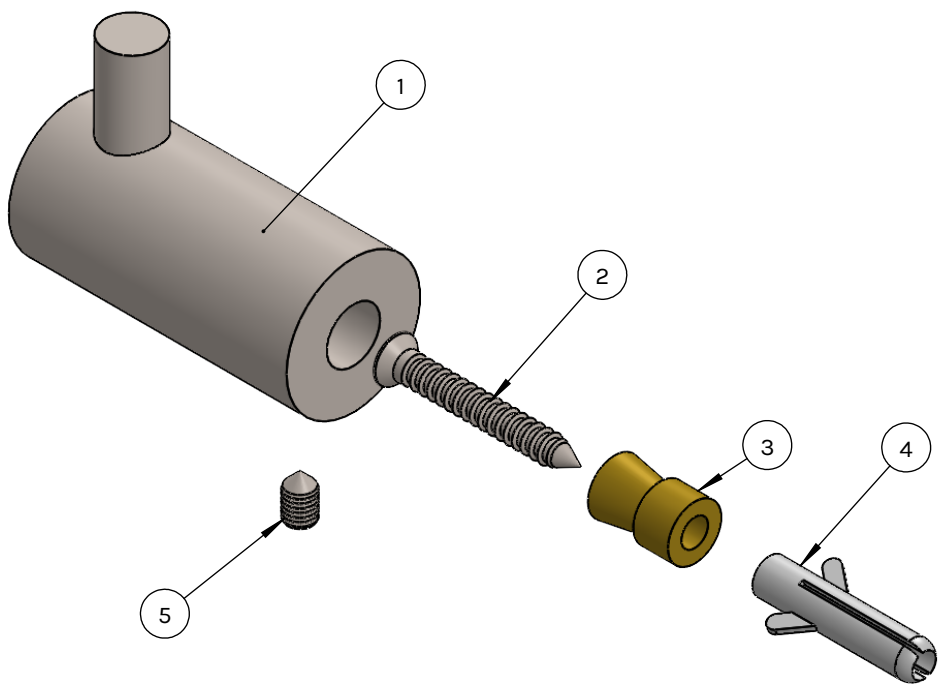

HK-188R Installation Diagram

ITEM NO.	PART NUMBER	DESCRIPTION	QTY.
1	Hook	HK188	1
2	Wood Screw	SCR-WS8X26N-USS	1
3	Brass Bushing	SCR-BNPI0T-BR	1
4	Plastic Anchor	SCR-PLANC-GRY	1
5	M5 Set Screw	SCR-SCM5X4-USS	1