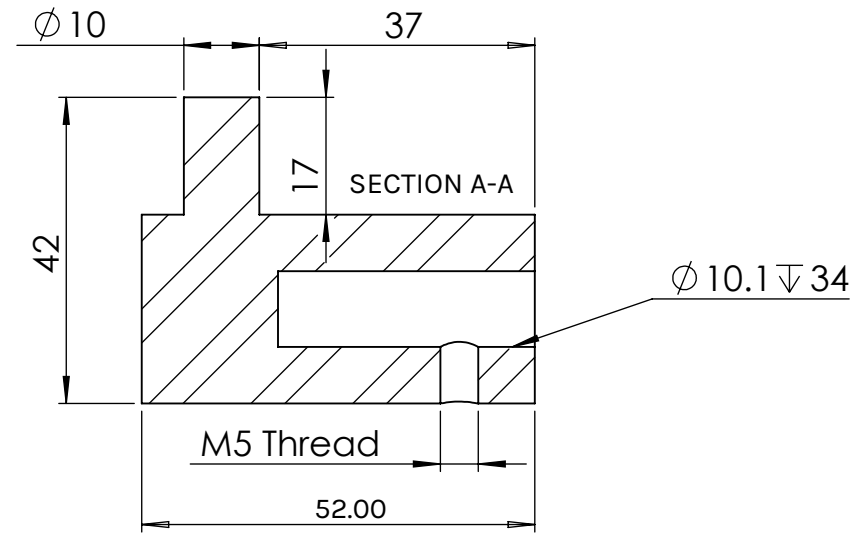

HK-188R Installation Diagram

ITEM NO.	PART NUMBER	DESCRIPTION	QTY.
1	Hook	HK188	1
2	Wood Screw	SCR-WS8X26N-USS	1
3	Brass Bushing	SCR-BNPI0T-BR	1
4	Plastic Anchor	SCR-PLANC-GRY	1
5	M5 Set Screw	SCR-SCM5X4-USS	1