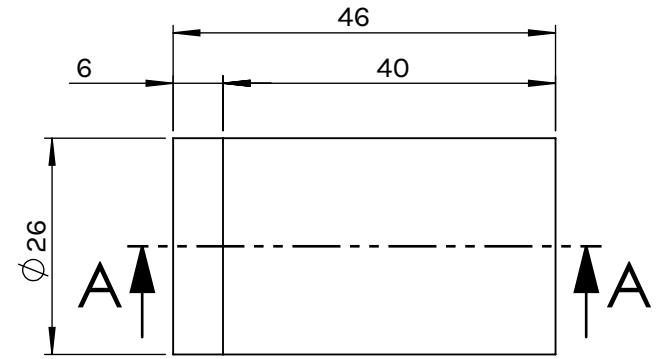

# HK-156 Installation Diagram

ITEM NO.	PART NAME	SKU #	QTY.
1	Hook	HK156	1
2	Wood Screw	SCR-WS8X26N-USS	1
3	Brass Bushing	SCR-BNP10T-BR	1
4	Plastic Anchor	SCR-PLANC-GRY	1
5	M5 Set Screw	SCR-SCM5XM4-USS	1