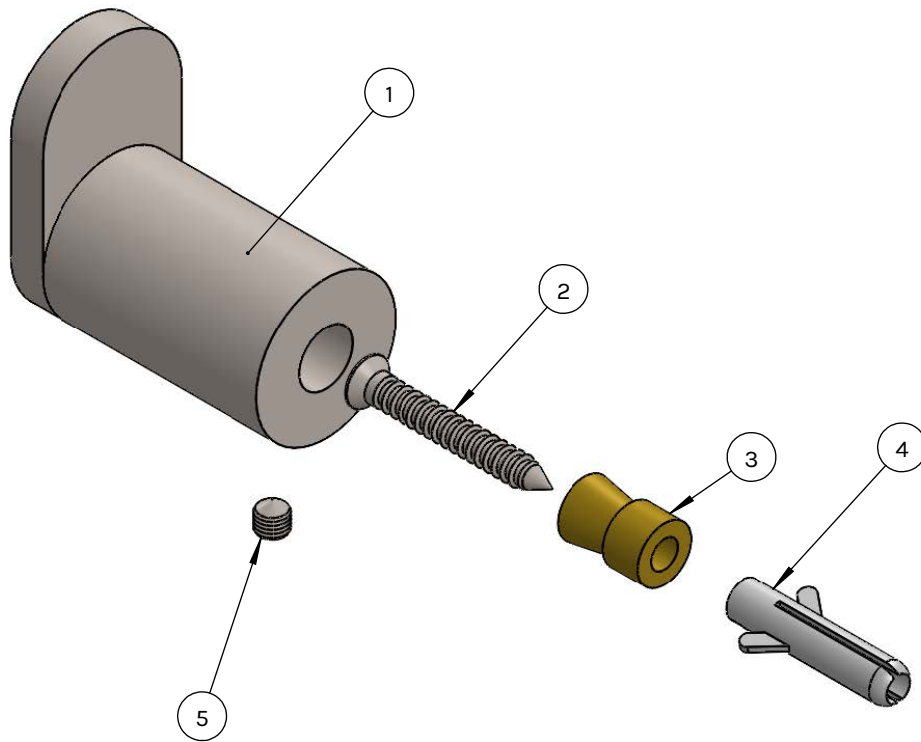

# HK-156 Installation Diagram

ITEM NO.	PART NAME	SKU #	QTY.
1	Hook	HK156	1
2	Wood Screw	SCR-WS8X26N-USS	1
3	Brass Bushing	SCR-BNP10T-BR	1
4	Plastic Anchor	SCR-PLANC-GRY	1
5	M5 Set Screw	SCR-SCM5XM4-USS	1