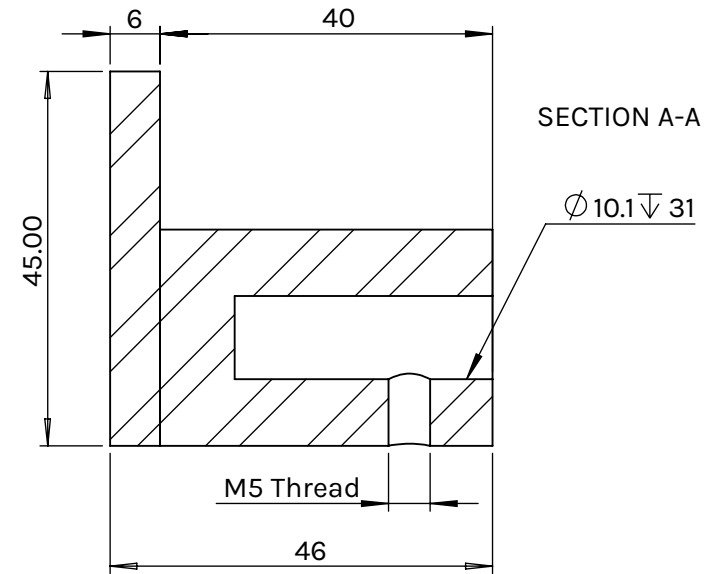

# HK-156 Installation Diagram

ITEM NO.	PART NAME	SKU #	QTY.
1	Hook	HK156	1
2	Wood Screw	SCR-WS8X26N-USS	1
3	Brass Bushing	SCR-BNP10T-BR	1
4	Plastic Anchor	SCR-PLANC-GRY	1
5	M5 Set Screw	SCR-SCM5XM4-USS	1