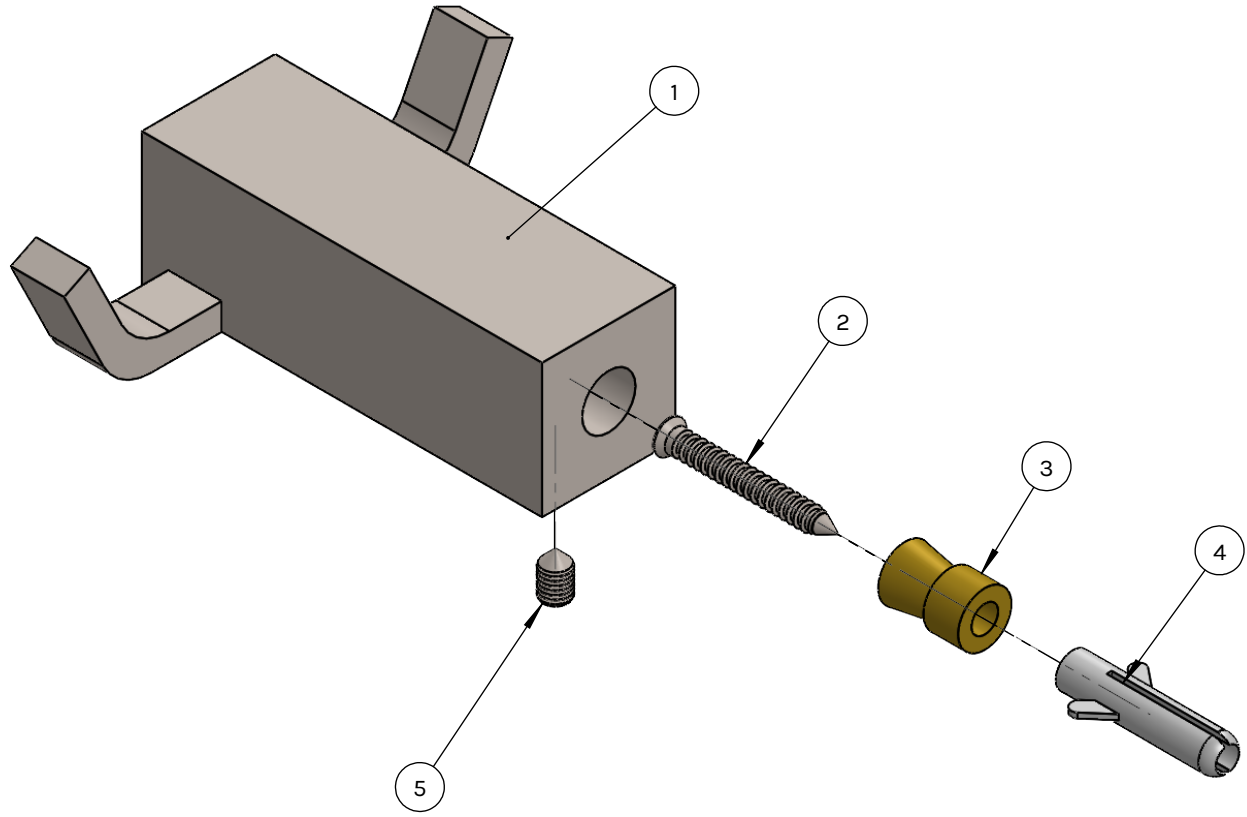

# HK-144D Installation Diagram

ITEM NO.	PART NUMBER	DESCRIPTION	QTY.
1	144D Hook	HK144D	1
2	Wood Screw	SCR-WS8X26N-USS	1
3	Brass Bushing	SCR-BNP10T-BR	1
4	Plastic Anchor	SCR-PLANC-GRY	1
5	Set Screw	SCR-SCM5X4-USS	1