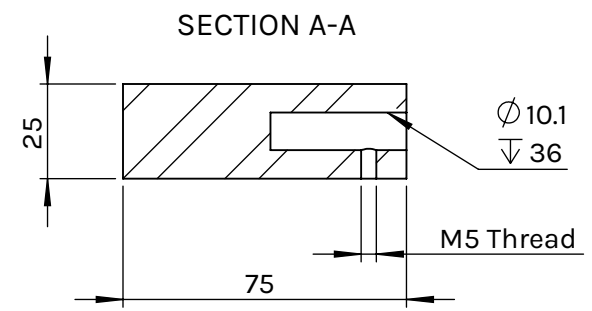

# HK-144D Installation Diagram

ITEM NO.	PART NUMBER	DESCRIPTION	QTY.
1	144D Hook	HK144D	1
2	Wood Screw	SCR-WS8X26N-USS	1
3	Brass Bushing	SCR-BNP10T-BR	1
4	Plastic Anchor	SCR-PLANC-GRY	1
5	Set Screw	SCR-SCM5X4-USS	1