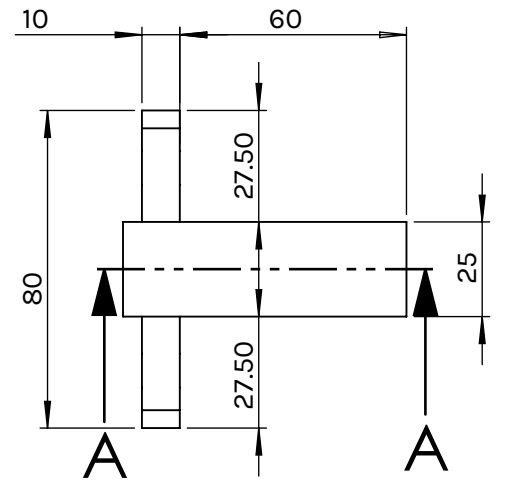

# HK-144D Installation Diagram

ITEM NO.	PART NUMBER	DESCRIPTION	QTY.
1	144D Hook	HK144D	1
2	Wood Screw	SCR-WS8X26N-USS	1
3	Brass Bushing	SCR-BNP10T-BR	1
4	Plastic Anchor	SCR-PLANC-GRY	1
5	Set Screw	SCR-SCM5X4-USS	1