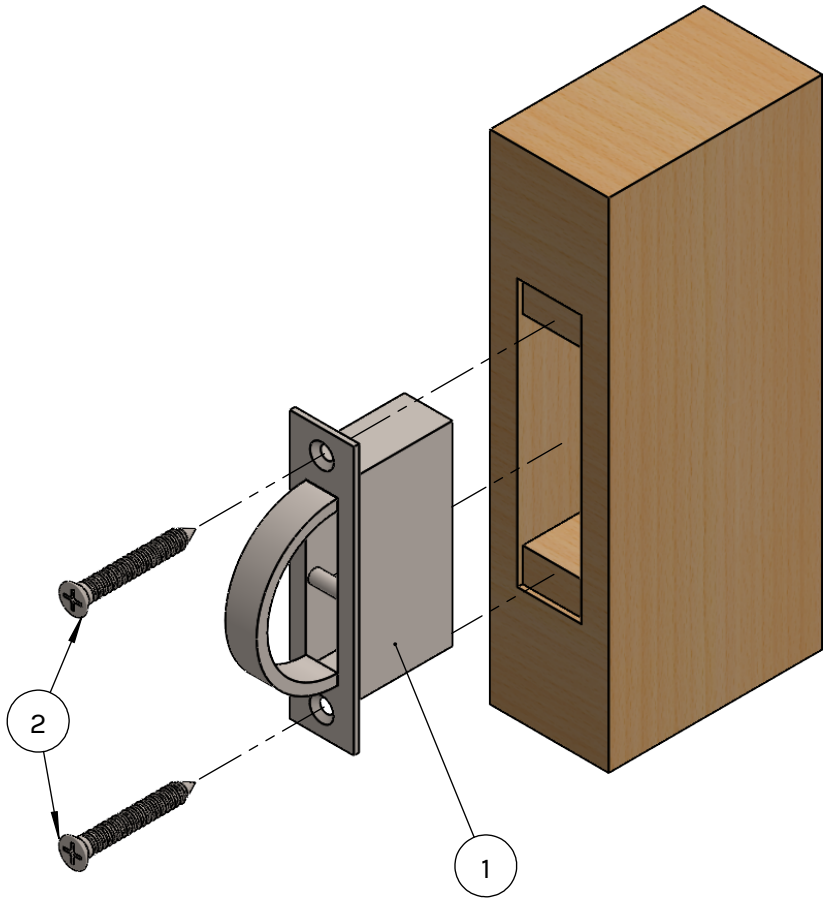

EP 600 Diagram

Front View

Side View

linnea-home.com
(800) 213-2366

ITEM NO.	ITEM NAME	SKU #	QTY.
1	EP 600	EP-600	1
2	Wood Screw	M6 x 20	2