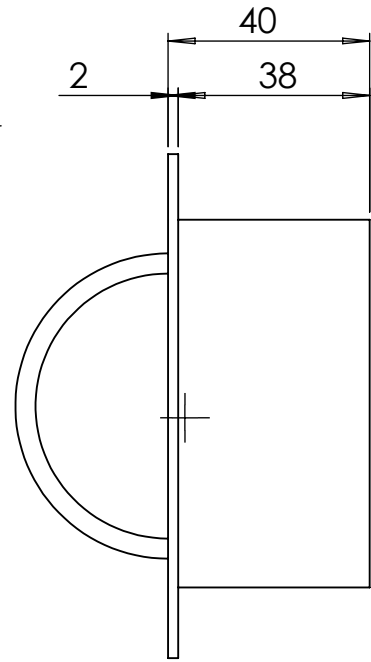

EP 600 Diagram

Front View

Side View

linnea-home.com
(800) 213-2366

ITEM NO.	ITEM NAME	SKU #	QTY.
1	EP 600	EP-600	1
2	Wood Screw	M6 x 20	2