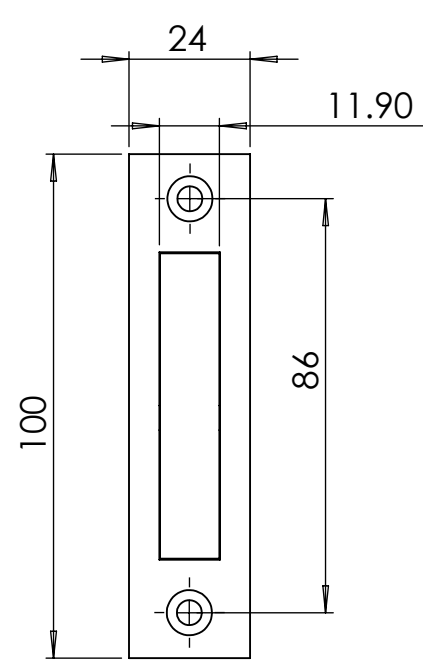

EP 600 Diagram

Front View

Side View

linnea-home.com
(800) 213-2366

ITEM NO.	ITEM NAME	SKU #	QTY.
1	EP 600	EP-600	1
2	Wood Screw	M6 x 20	2