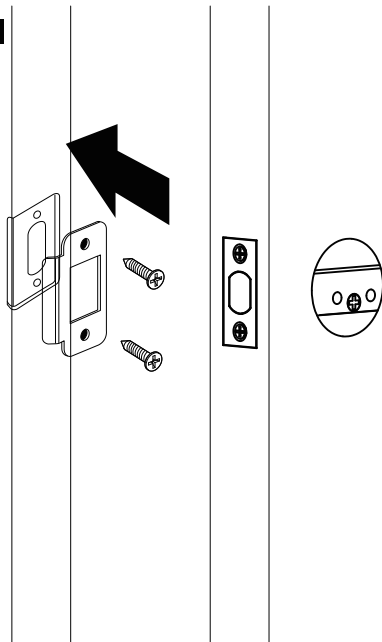

## Adjust the backset of latch (if needed)

- A Hold the bolt in front of the door hole, with the latch face flush against the door edge.

- B If the bolt holes are centered in the door hole, no adjustment is required. Proceed to step 2. If the bolt holes are NOT centered, adjust latch. See "bolt Adjustment."

- C Latch adjustment (only if needed)

2

# Install Bolt

A

B

3