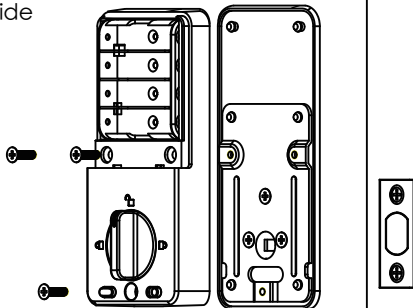

5

Install back panel

inside