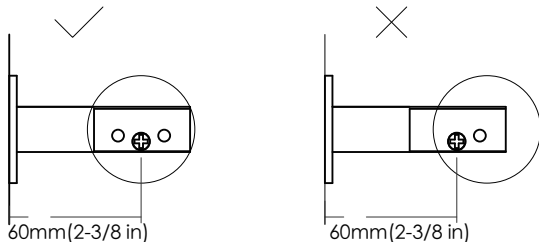

## Adjust the backset of latch (if needed)

- A Hold the bolt in front of the door hole, with the latch face flush against the door edge.

- B If the bolt holes are centered in the door hole, no adjustment is required. Proceed to step 2. If the bolt holes are NOT centered, adjust latch. See "bolt Adjustment."