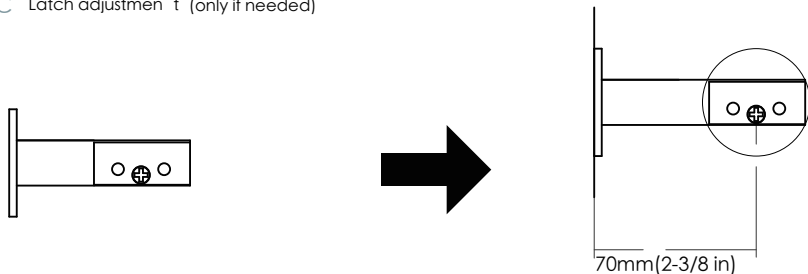

1. C Latch adjustment (only if needed)