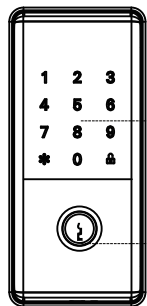

# WHAT'S INCLUDED

Bolt and strike

Exterior Assembly

Interior Assembly

Screws

Step 2

Step 3

Step 5

What  
you'll  
need

Phillips head Screwdriver  
Note: No drill needed

# PRODUCT OVERVIEW

FRONT PANEL

BACK PANEL

Keypad & Fob Reader

Manual Key

USB port

Battery cover

Battery pack

## Adjust lock direction

Left-hand  
(Open into room)

Right-hand  
(Open into room)

Note : If Left handle open door : Choose \*46# 123456# 1

If right handle open door: Choose :\*46#123456#2

After choose ,input 123456# to check if lock unlock properly.