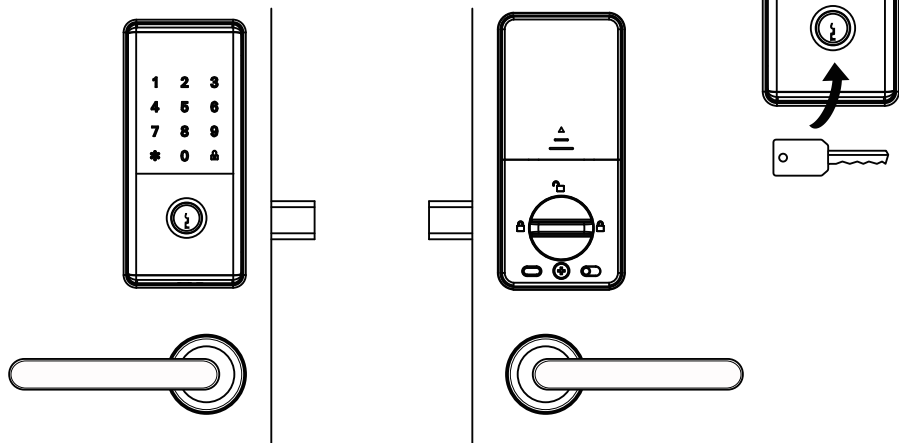

8

Insert the key and test the installation

Install our lock on top