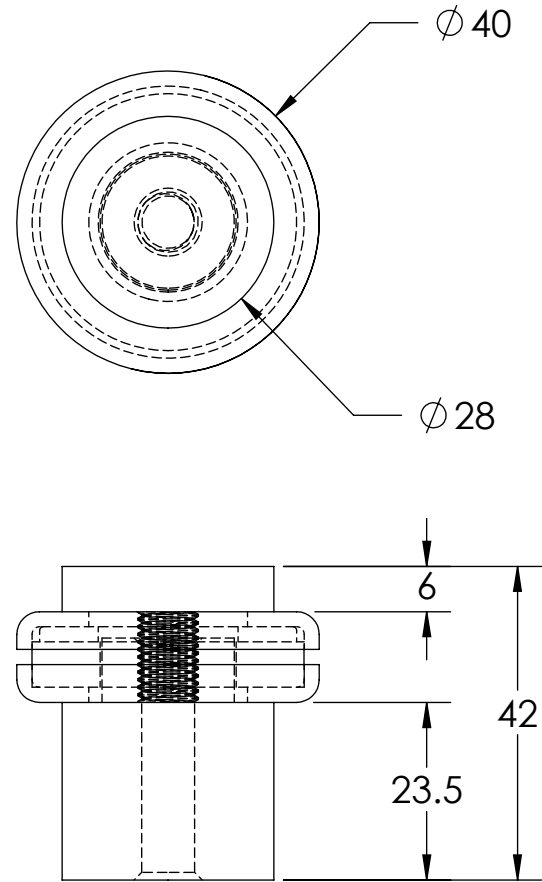

#10 X 1.5"  
WOOD  
SCREW

1/4"-24  
HANGER  
BOLT

DS-52

Linnea®

800.219.2366 www.linnea-home.com