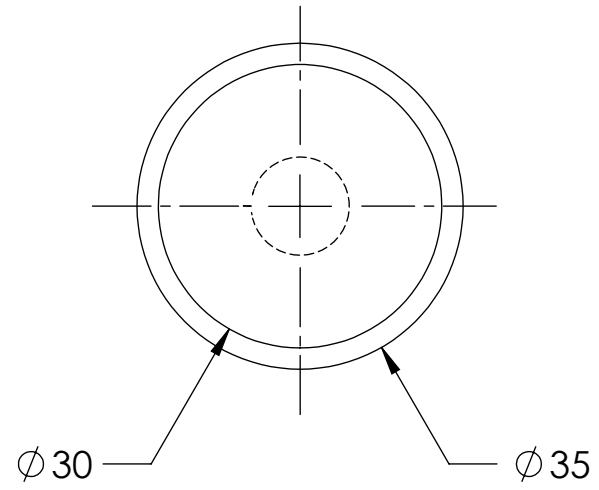

#10 X 1.5"
WOOD
SCREW

DS30

Linnea[®]

800.219.2366 www.linnea-home.com