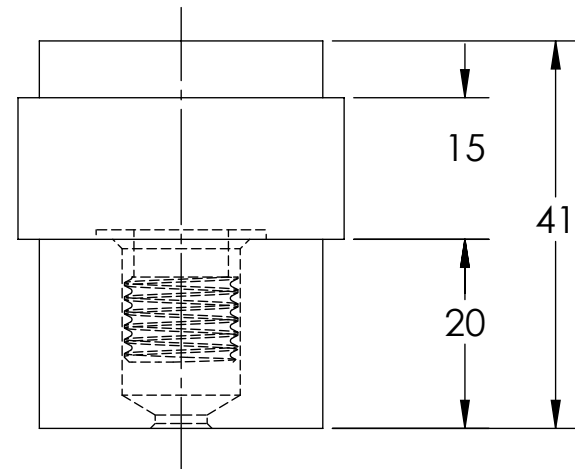

#10 X 1.5"
WOOD
SCREW

DS30

Linnea[®]

800.219.2366 www.linnea-home.com