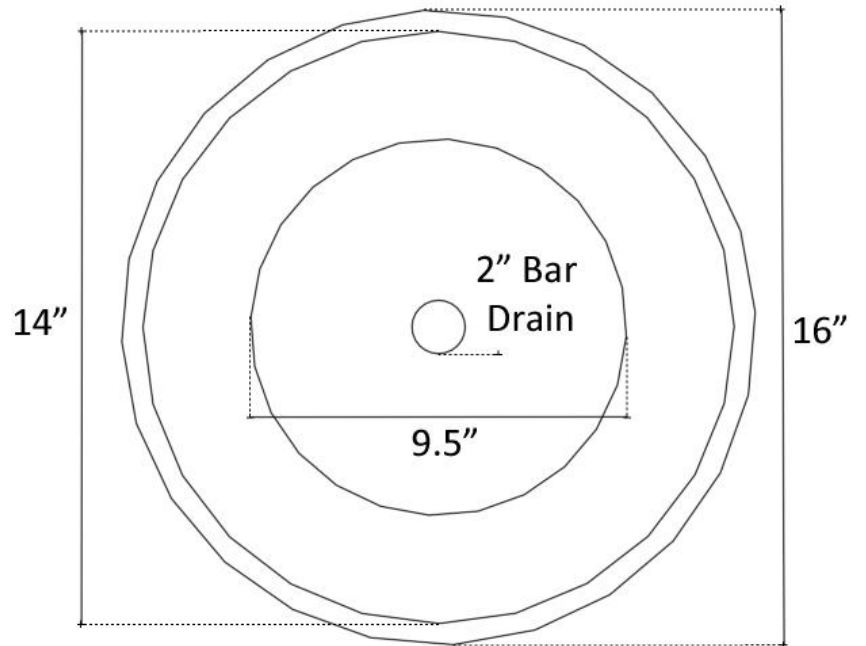

Description:

- Copper
- Drop-In or Undermount
- Use 2" Bar drain
- Clean with mild soap
No abrasive chemicals

Available Finishes:

- DB** Dark Bronze
- WC** Weathered Copper
- PN** Polished Nickel
- SN** Satin Nickel

Available Drains:

- D001** 2" Bar Drain

DIMENSIONS WILL VARY. DO NOT use this sheet as a guide for countertop cuts.