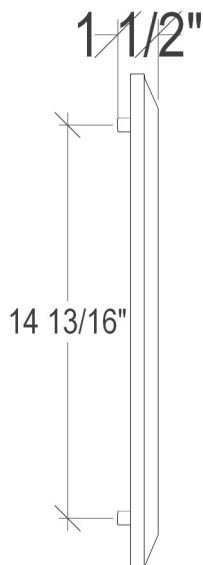

VH009PB-01 White Pyramid Prism Polished Brass Shown

VH009-01

18" ARTISAN GLASS HARDWARE LARGE RECTANGLE WITH WHITE PYRAMID PRISM

DETAILS

Materials: Smooth metal with White Pyramid glass

OD: 18" x 1.5" x 1.5"

Each piece is hand-crafted; no two will be the same

NOTE: Due to the handmade nature of the hardware, dimensions are approximate and variations in the glass may be visible.

AVAILABLE FINISHES

PB		VH009PB-01 Polished Brass with White Pyramid Glass
SB		VH009SB-01 Satin Brass with White Pyramid Glass
PN		VH009PN-01 Polished Nickel with White Pyramid Glass
SN		VH009SN-01 Satin Nickel with White Pyramid Glass