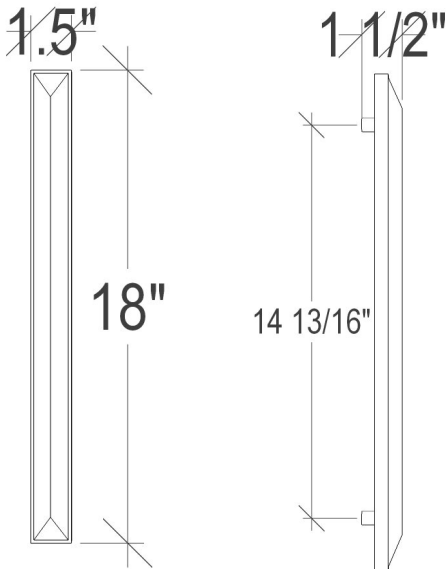

VH009PB-BRS Eglomise Pyramid Prism Polished Brass Shown

VH009-BRS/ SLV

18" ARTISAN GLASS HARDWARE LARGE RECTANGLE WITH EGLOMISE PYRAMID PRISM

DETAILS

Materials: Smooth metal with Eglomise Pyramid glass

OD: 18" x 1.5" x 1.5"

Each piece is hand-crafted; no two will be the same

NOTE: Due to the handmade nature of the hardware, dimensions are approximate and variations in the glass may be visible.

AVAILABLE FINISHES

PB		VH009PB-BRS Polished Brass with Eglomise Pyramid Glass
SB		VH009SB-BRS Satin Brass with Eglomise Pyramid Glass
PN		VH009PN-SLV Polished Nickel with Eglomise Pyramid Glass
SN		VH009SN-SLV Satin Nickel with Eglomise Pyramid Glass