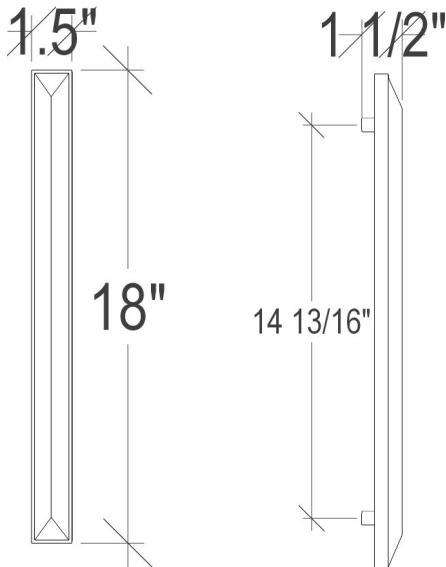

VH008-04

18" ARTISAN GLASS HARDWARE LARGE RECTANGLE WITH BLACK PRISM

DETAILS

Materials: Smooth metal with Black glass

OD: 18" x 1.5" x 1.5"

Each piece is hand-crafted; no two will be the same

NOTE: Due to the handmade nature of the hardware, dimensions are approximate and variations in the glass may be visible.

AVAILABLE FINISHES

PB		VH008PB-04 Polished Brass with Black Glass
SB		VH008SB-04 Satin Brass with Black Glass
PN		VH008PN-04 Polished Nickel with Black Glass
SN		VH008SN-04 Satin Nickel with Black Glass

VH008PB-04 Black Prism Polished Brass Shown

CARE

Clean with a damp cloth. Avoid any harsh abrasives, chemicals, and acidic cleaning products. A paste wax may be applied periodically to the metal part of the drain to protect the finish and help with water spotting.

WARRANTY

Linkasink warranties our product to be free from manufacturing defect for the life of the product. Warranty does not cover improper care, neglect, abuse, or normal wear-and-tear.

DIMENSIONS WILL VARY

DO NOT use this sheet as a guide for templating. Due to the handmade nature of each product, templates are not provided.