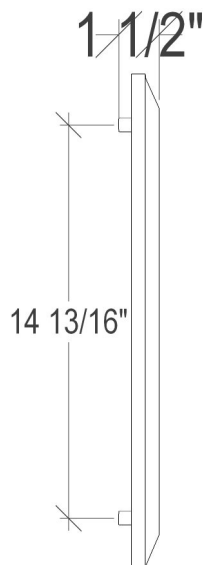

## VH008-01

18" ARTISAN GLASS HARDWARE LARGE RECTANGLE WITH WHITE PRISM

### DETAILS

Materials: Smooth metal with White glass

OD: 18" x 1.5" x 1.5"

Each piece is hand-crafted; no two will be the same

NOTE: Due to the handmade nature of the hardware, dimensions are approximate and variations in the glass may be visible.

### AVAILABLE FINISHES

<b>PB</b>		<b>VH008PB-01</b> Polished Brass with White Glass
<b>SB</b>		<b>VH008SB-01</b> Satin Brass with White Glass
<b>PN</b>		<b>VH008PN-01</b> Polished Nickel with White Glass
<b>SN</b>		<b>VH008SN-01</b> Satin Nickel with White Glass

VH008PB-01 White Prism Polished Brass Shown