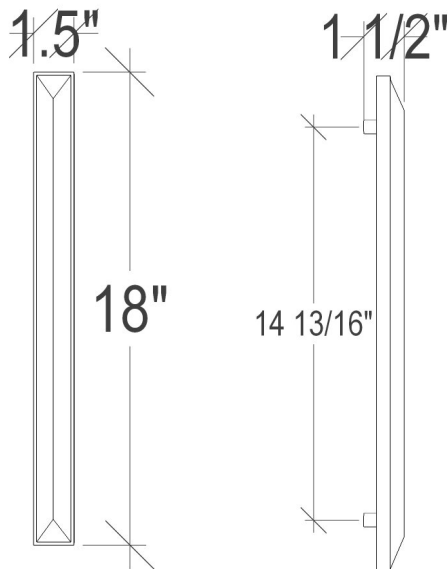

VH008-BRS/ SLV

18" ARTISAN GLASS HARDWARE LARGE RECTANGLE WITH EGLOMISE PRISM

DETAILS

Materials: Smooth metal with Eglomise glass

OD: 18" x 1.5" x 1.5"

Each piece is hand-crafted; no two will be the same

NOTE: Due to the handmade nature of the hardware, dimensions are approximate and variations in the glass may be visible.

AVAILABLE FINISHES

PB		VH008PB-BRS Polished Brass with Eglomise Glass
SB		VH008SB-BRS Satin Brass with Eglomise Glass
PN		VH008PN-SLV Polished Nickel with Eglomise Glass
SN		VH008SN-SLV Satin Nickel with Eglomise Glass

VH008PB-BRS Eglomise Prism Polished Brass Shown

CARE

Clean with a damp cloth. Avoid any harsh abrasives, chemicals, and acidic cleaning products. A paste wax may be applied periodically to the metal part of the drain to protect the finish and help with water spotting.

WARRANTY

Linkasink warranties our product to be free from manufacturing defect for the life of the product. Warranty does not cover improper care, neglect, abuse, or normal wear-and-tear.

DIMENSIONS WILL VARY

DO NOT use this sheet as a guide for templating. Due to the handmade nature of each product, templates are not provided.