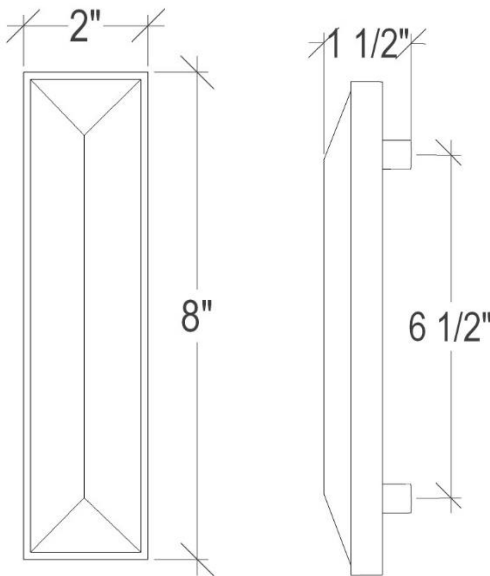

VH007PB-06 Black Tiger Prism Polished Brass Shown

Dimensions are approximate

### DETAILS

Materials: Smooth Metal with Black Tiger Glass

Dimensions are approximate: [OD: 8" x 2" x 1.5"]

Each piece is hand-crafted; no two will be the same

NOTE: Due to the handmade nature of the hardware variations in the glass may be visible.