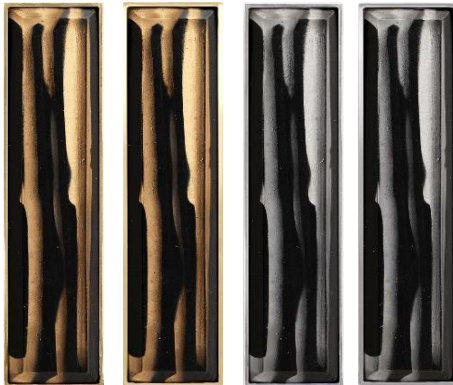

VH007PB-06 Black Tiger Prism Polished Brass Shown

Dimensions are approximate

## VH007-06

8" ARTISAN GLASS HARDWARE  
SMALL RECTANGLE WITH BLACK TIGER PRISM

### DETAILS

Materials: Smooth Metal with Black Tiger Glass

Dimensions are approximate: [OD: 8" x 2" x 1.5"]

Each piece is hand-crafted; no two will be the same

NOTE: Due to the handmade nature of the hardware variations in the glass may be visible.

### AVAILABLE FINISHES

PB		<b>VH007PB-06</b> Polished Brass with White Tiger Glass
SB		<b>VH007SB-06</b> Satin Brass with White Tiger Glass
PN		<b>VH007PN-06</b> Polished Nickel with White Tiger Glass
SN		<b>VH007SN-06</b> Satin Nickel with White Tiger Glass