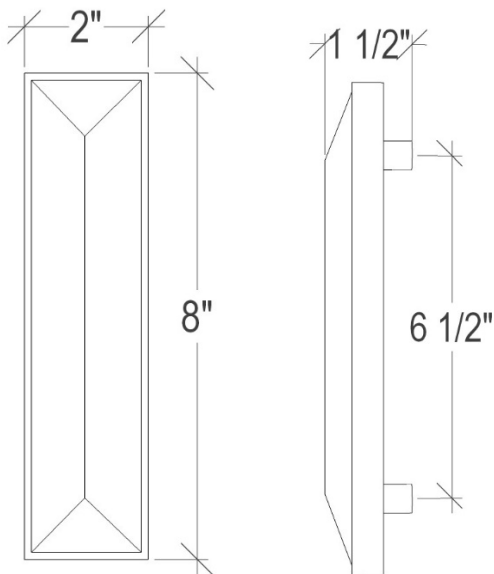

VH007PB-04 White Tiger Prism Polished Brass Shown

VH007-05

8" ARTISAN GLASS HARDWARE –SMALL RECTANGLE WITH WHITE TIGER PRISM

DETAILS

Materials: Smooth metal with White Tiger glass

OD: 8" x 2" x 1.5"

Each piece is hand-crafted; no two will be the same

NOTE: Due to the handmade nature of the hardware, dimensions are approximate and variations in the glass may be visible.

AVAILABLE FINISHES

PB		VH007PB-05 Polished Brass with White Tiger Glass
SB		VH007SB-05 Satin Brass with White Tiger Glass
PN		VH007PN-05 Polished Nickel with White Tiger Glass
SN		VH007SN-05 Satin Nickel with White Tiger Glass