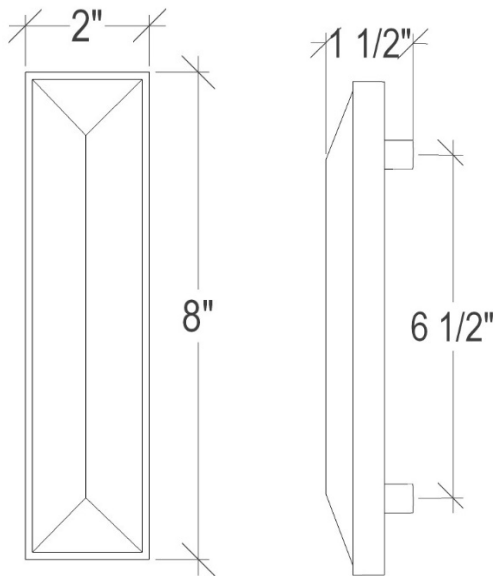

VH007PB-04 Black Prism Polished Brass Shown

VH007-04

8" ARTISAN GLASS HARDWARE –SMALL RECTANGLE WITH BLACK PRISM

DETAILS

Materials: Smooth metal with black glass

OD: 8" x 2" x 1.5"

Each piece is hand-crafted; no two will be the same

NOTE: Due to the handmade nature of the hardware, dimensions are approximate and variations in the glass may be visible.

AVAILABLE FINISHES

PB		VH007PB-04 Polished Brass with Black Glass
SB		VH007SB-04 Satin Brass with Black Glass
PN		VH007PN-04 Polished Nickel with Black Glass
SN		VH007SN-04 Satin Nickel with Black Glass